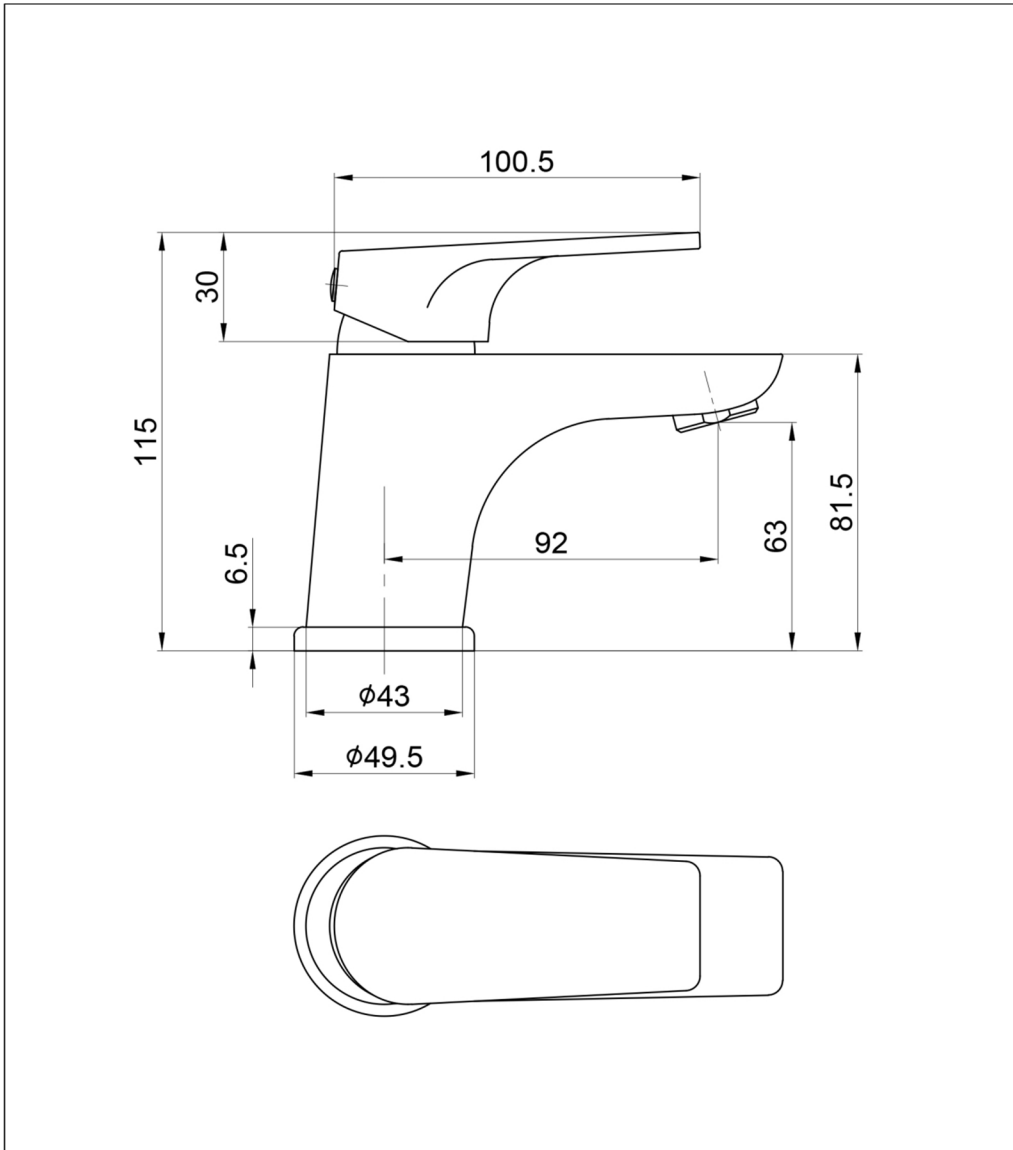

Technical Data Sheet

Product range: CLOAKROOM

Product code: FL108

Finishes Available: Chrome

Min Pressure:

LP 0.2

Approvals:

N/A

Connections:

G 1/2"

Warranty:

15 Years (5 on cartridges)

Flow Rate