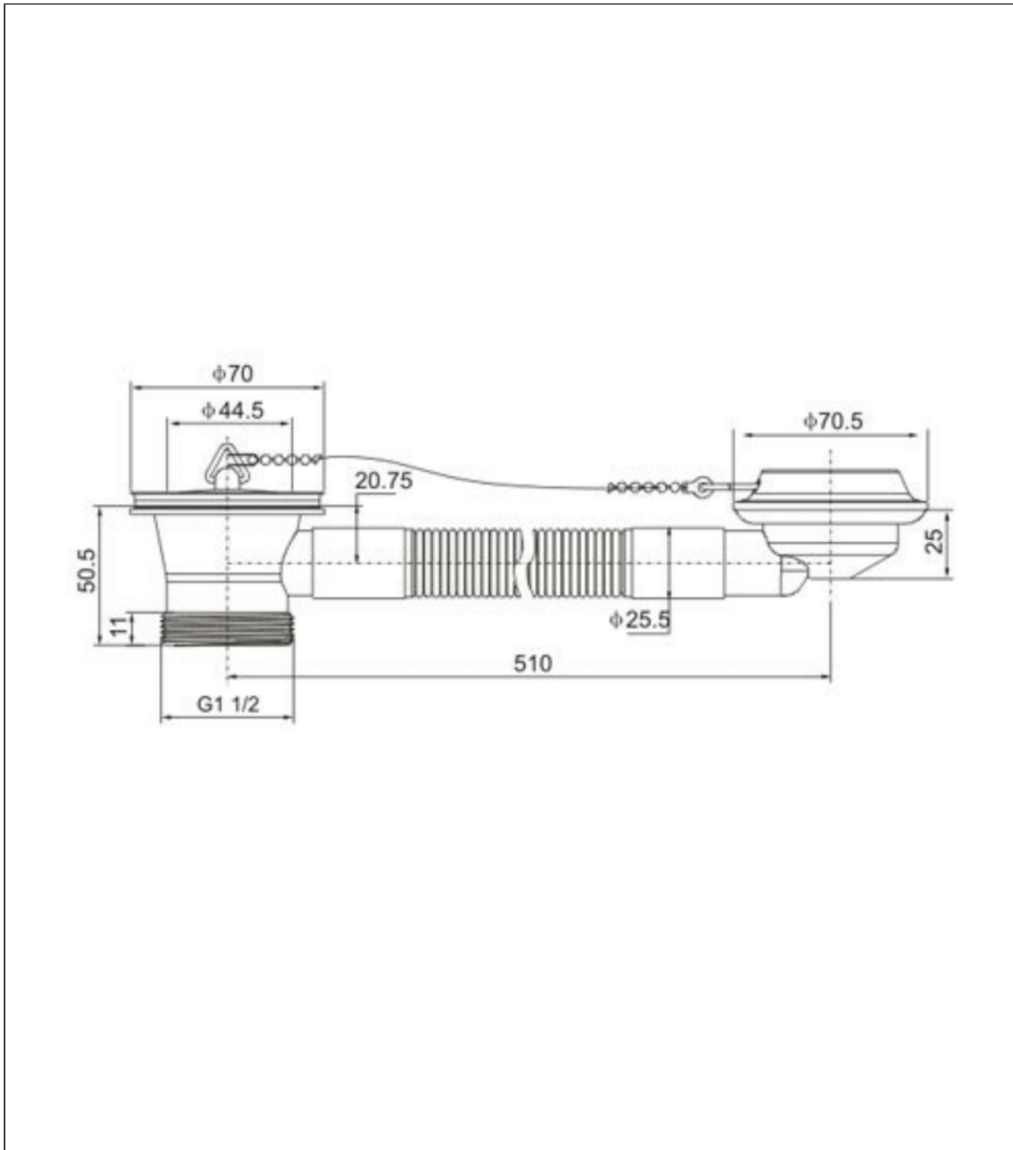

Technical Data Sheet

Product range: Bath Waste

Product code: G809

Finishes Available: Antique Brass

Min Pressure:

Approvals:

N/A

Connections: