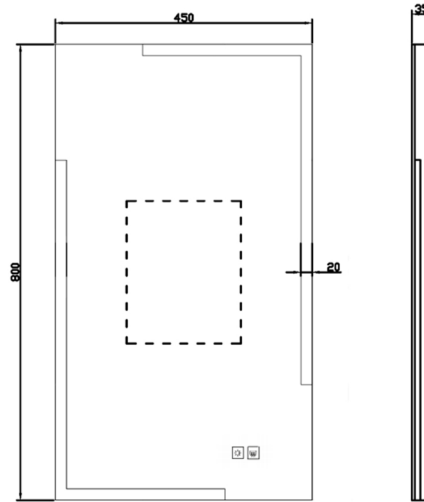

Technical Data Sheet

Product range: **GLANCE**

Product code: **GL450**

Finishes Available: **Glass only**

Code	Size	Switch	Demister	Colour Change	Shaver Socket	Orientation
GL450	450 x 800	Touch Sensor	Yes	By holding Touch Sensor	N/A	Hung Portrait or landscape