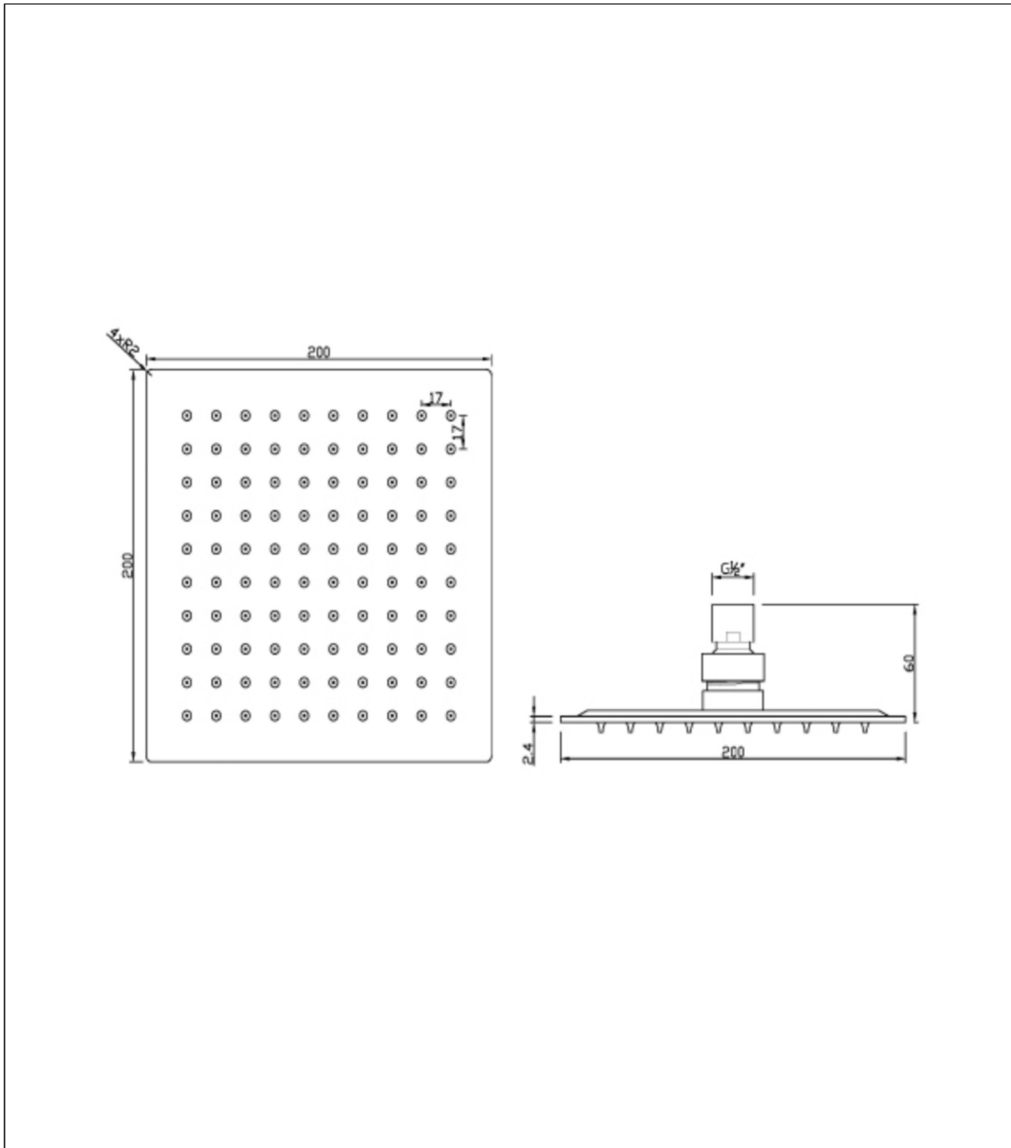

# Technical Data Sheet

Product range: OVERHEAD SHOWER

Product code: GLR200

Finishes Available: Chrome

**Min Pressure:**  
MP 0.5

**Approvals:**  
WRAS

**Connections:**  
G 1/2"

**Warranty:**  
15 Years

## Flow Rate

1Bar: 11L/min

2Bar: 16L/min

3Bar: 18L/min

4Bar: 20L/min