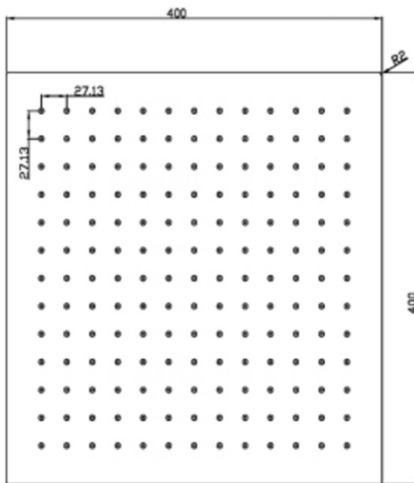

Technical Data Sheet

Product range: OVERHEAD SHOWER

Product code: GLS400

Finishes Available: Chrome

Min Pressure:
MP 0.5

Approvals:
WRAS

Connections:
G 1/2"

Warranty:
15 Years

Flow Rate