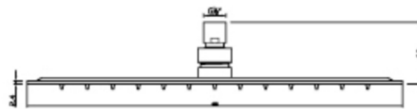

Technical Data Sheet

Product range: OVERHEAD SHOWER

Product code: GLS400

Finishes Available: Chrome

Min Pressure:
MP 0.5

Approvals:
WRAS

Connections:
G 1/2"

Warranty:
15 Years