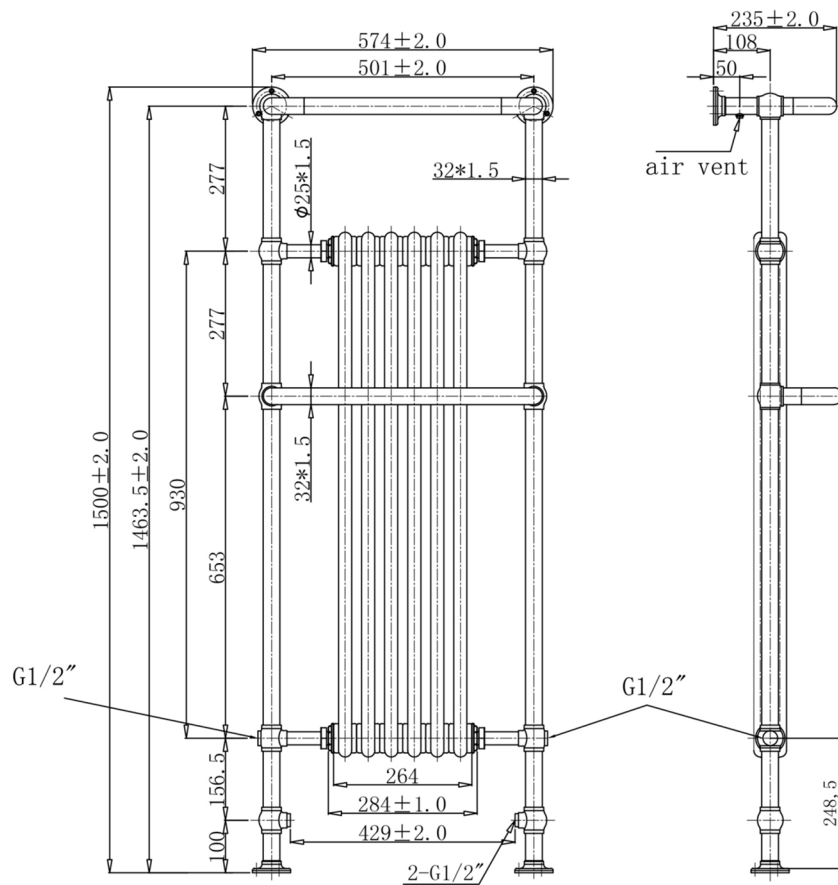

# Technical Data Sheet

Product range: GROSVENOR

Product code: GRO1500G

Finishes Available: Antique Brass

Size	Bars	BTU	Pipe Centre	Projection	Recommended Element	Finish
1500x574x235		2736	339	235	400W	Steel Antique Brass