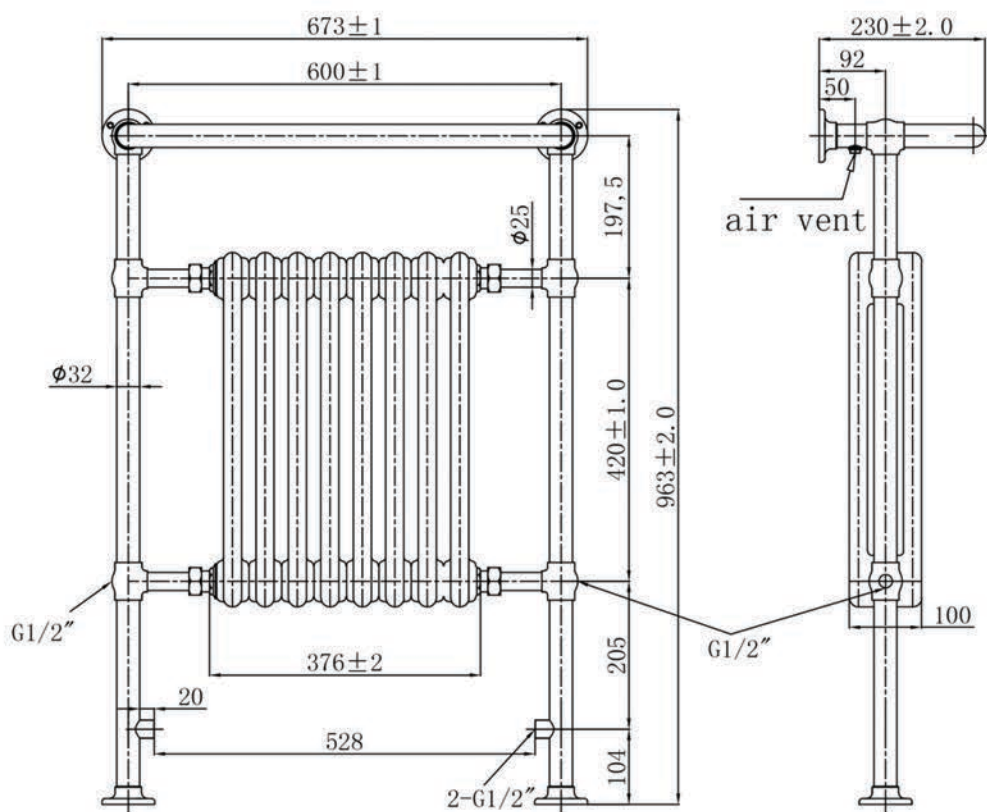

# Technical Data Sheet

Product range: GROSVENOR

Product code: GRO963G

Finishes Available: Antique Brass

Size	Bars	BTU	Pipe Centre	Projection	Recommended Element	Finish
963x673x230	8	3410	438	230	400W	Steel Antique Brass