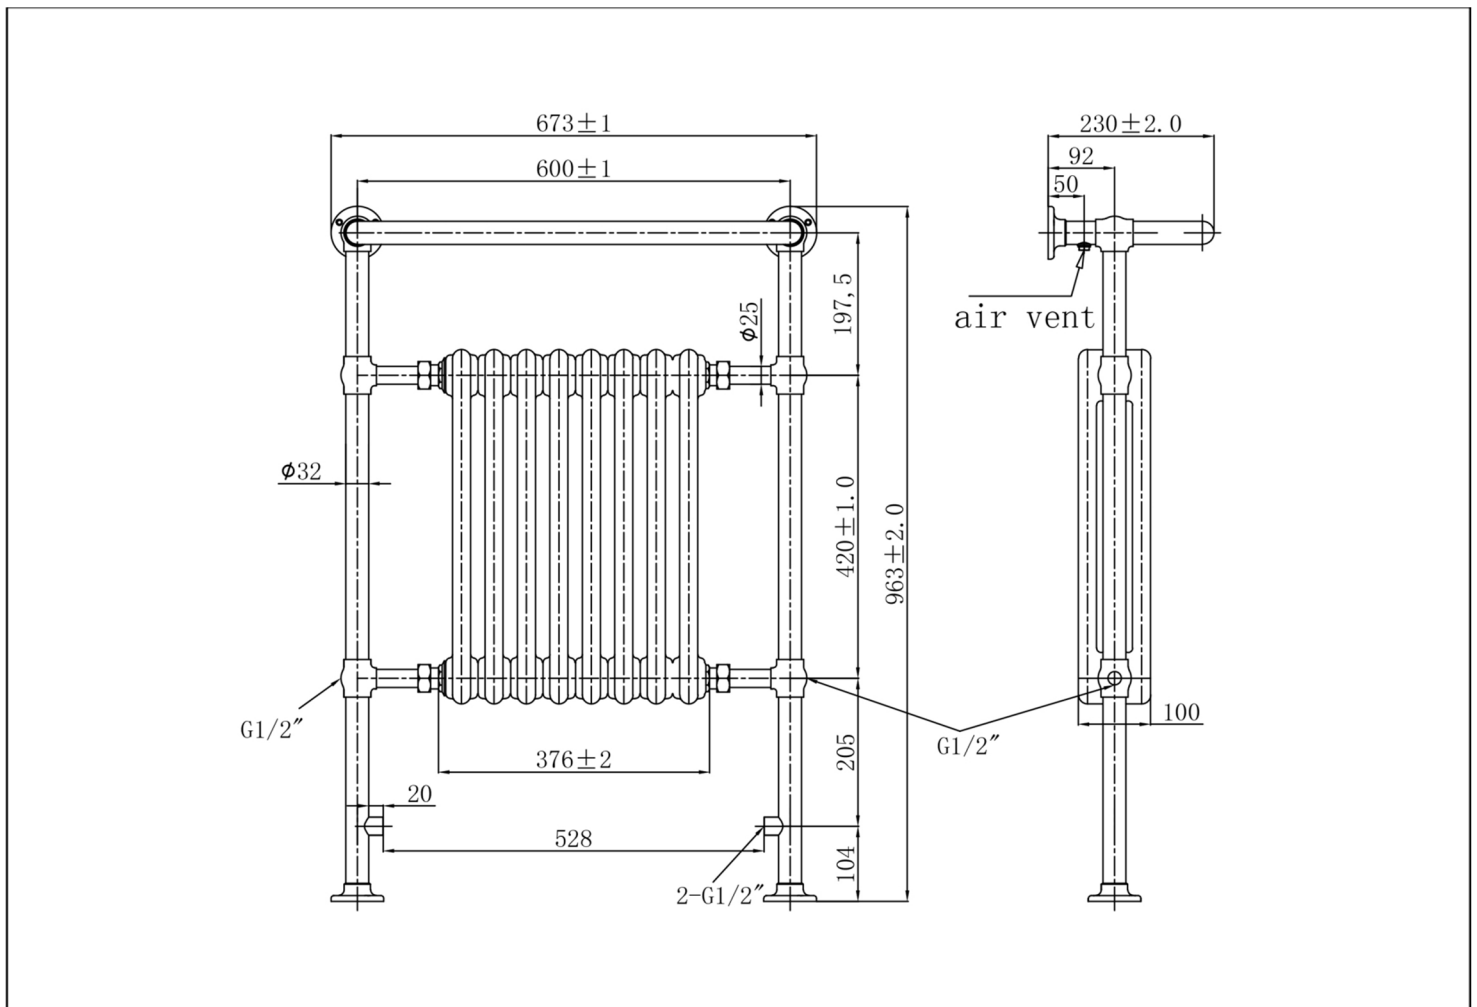

Technical Data Sheet

Product range: GROSVENOR

Product code: GRO963G

Finishes Available: Antique Brass

Size	Bars	BTU	Pipe Centre	Projection	Recommended Element	Finish
963x673x230	8	3410	438	230	600W	Steel Antique Brass