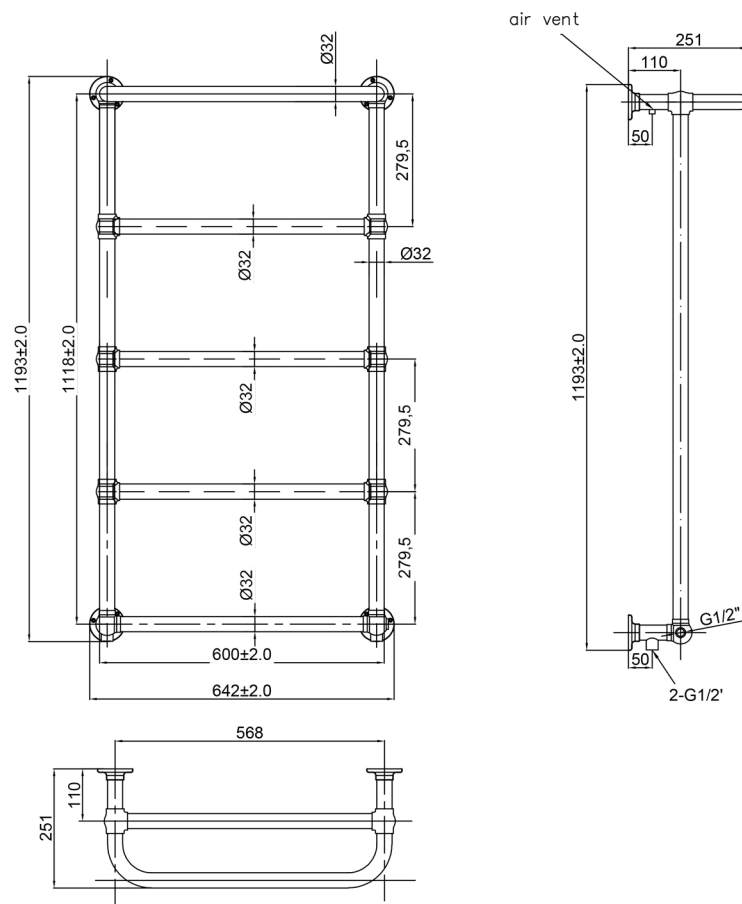

Technical Data Sheet

Product range: GROSVENOR

Product code: GROWM720BBR

Finishes Available: Brushed Brass

Size	Bars	BTU	Pipe Centre	Projection	Recommended Element	Finish
1193 X 600	5	1385	568	251	400W	Steel PVD Brushed Brass