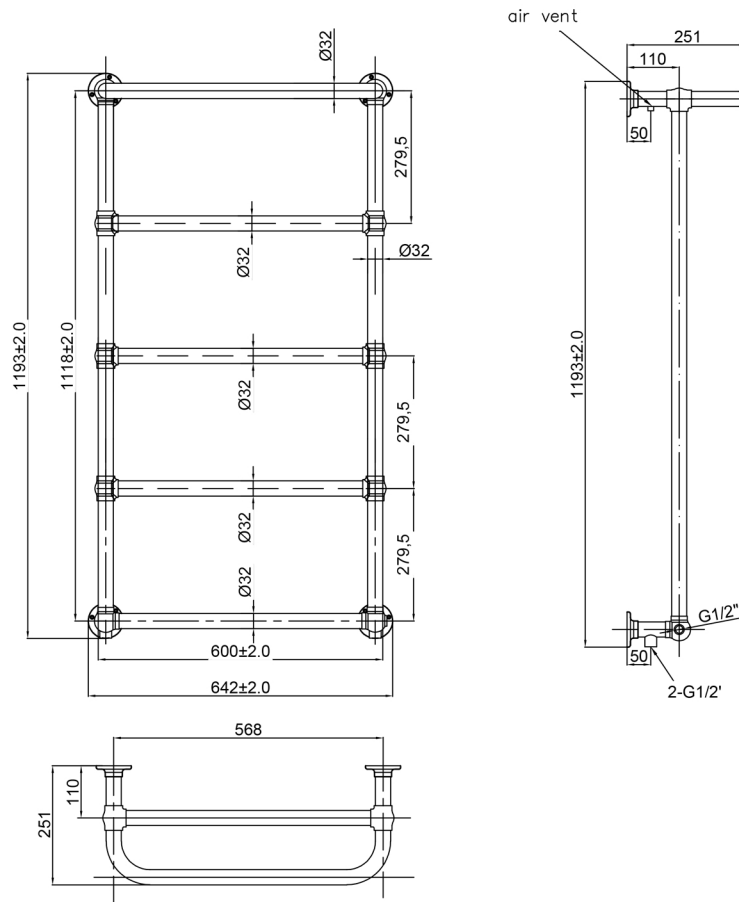

Technical Data Sheet

Product range: GROSVENOR

Product code: GROWM1193CH

Finishes Available: Chrome

Size	Bars	BTU	Pipe Centre	Projection	Recommended Element	Finish
1193 X 600	5	1385	568	251	400W	Steel Chrome