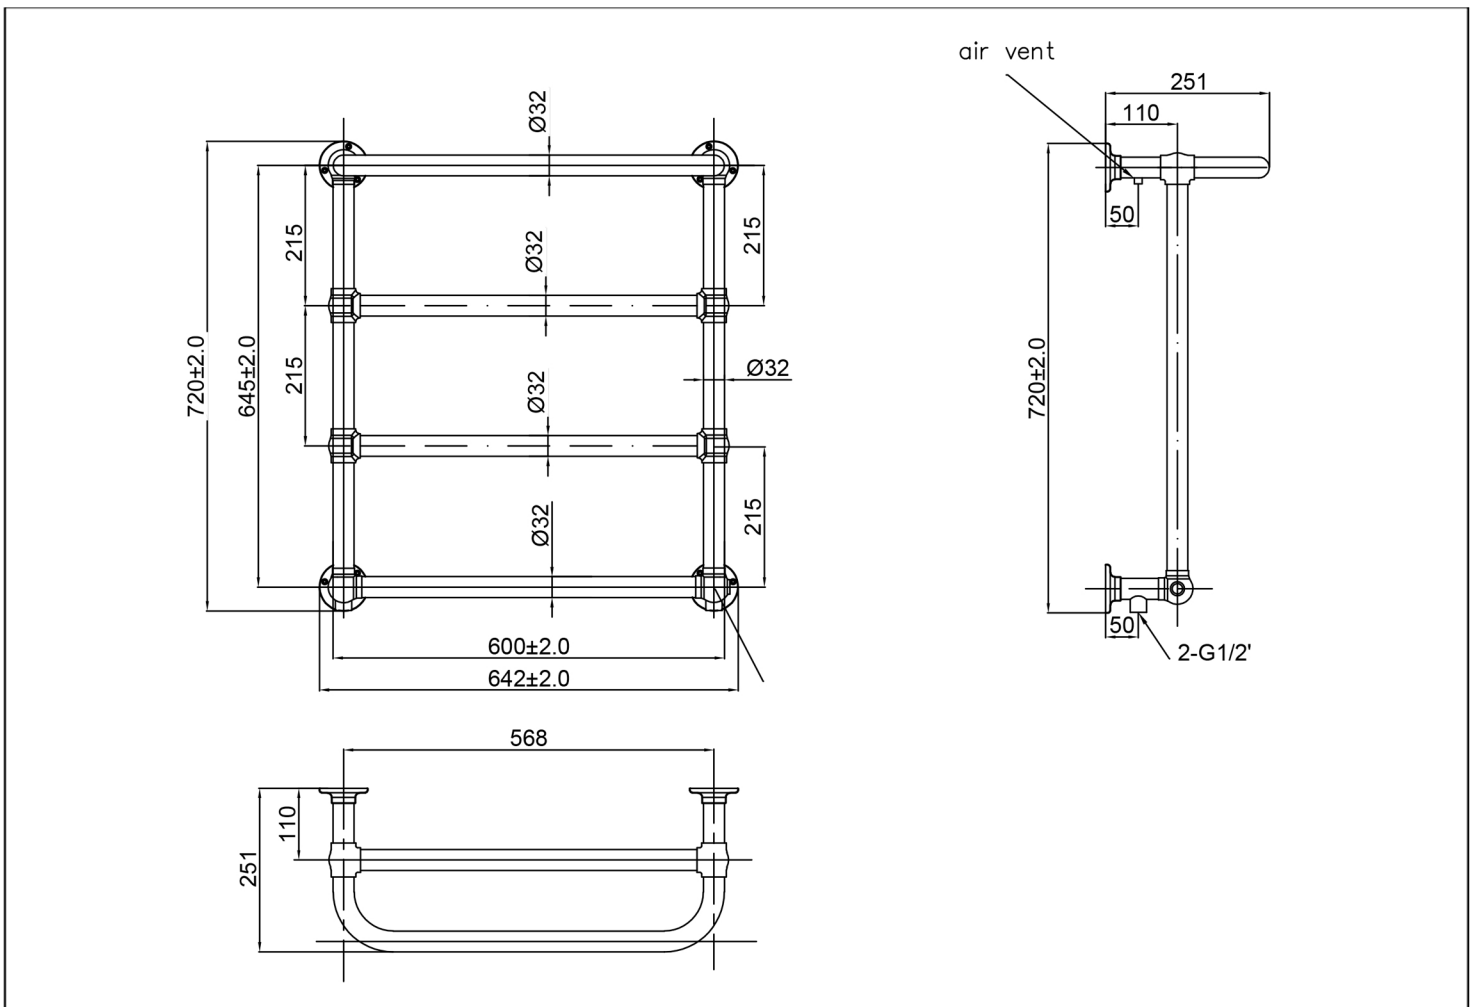

Technical Data Sheet

Product range: GROSVENOR

Product code: GROWM720BBR

Finishes Available: Brushed Brass

Size	Bars	BTU	Pipe Centre	Projection	Recommended Element	Finish
720 X 600	4	1108	568	251	200W	Steel PVD Brushed Brass