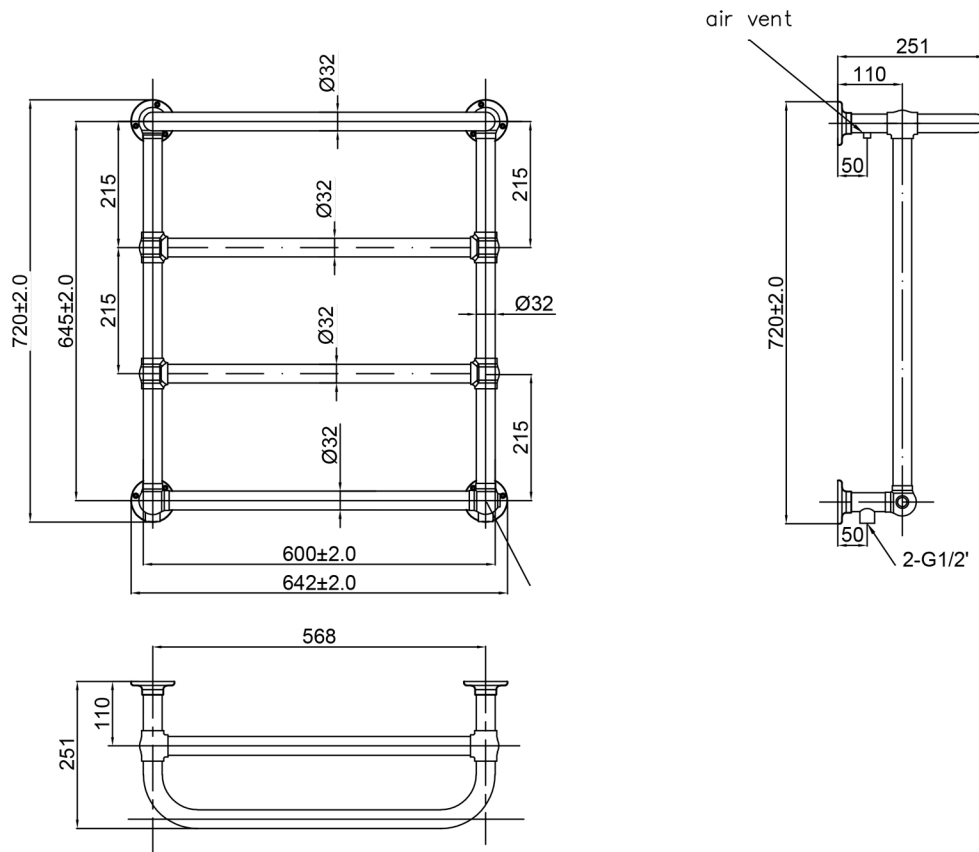

# Technical Data Sheet

Product range: GROSVENOR

Product code: GROWM720CH

Finishes Available: Chrome

Size	Bars	BTU	Pipe Centre	Projection	Recommended Element	Finish
720 X 600	4	1108	568	251	200W	Steel Chrome