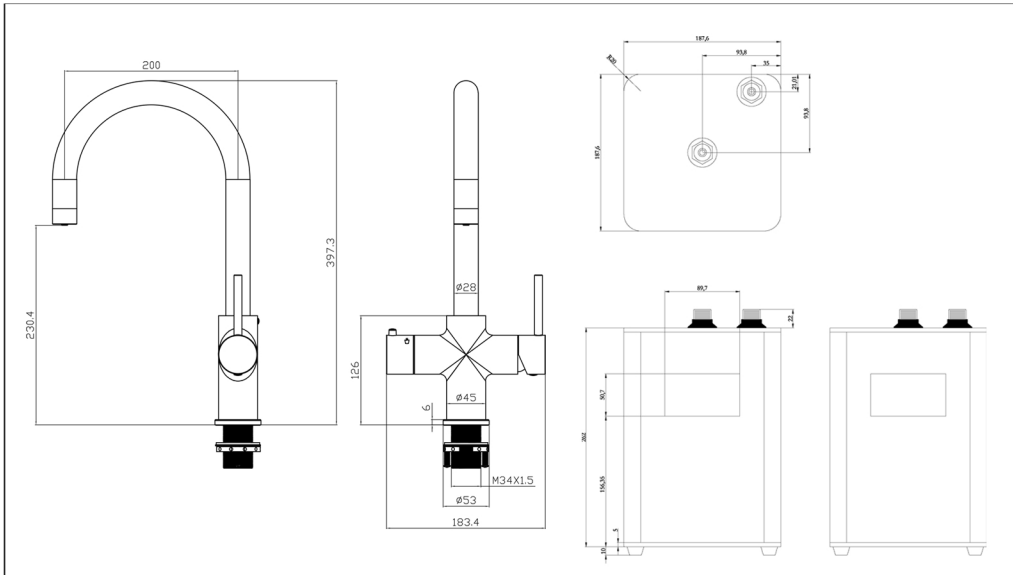

Technical Data Sheet

Product range: Sink Mixer

Product code: HBF185MB, HBF185BBR, HBF185

Finishes Available: Matt Black, Brushed Brass, Chrome

Min Pressure:

MP 0.5

Approvals:

N/A

Connections:

G 1/2"

Warranty:

15 Years (5 cartridge)

Flow Rate

Boiling Water

0.5Bar: 0.5L/min

1Bar: 0.9L/min

Flow Rate

Mixer Water

0.5Bar: 5.4L/min

1Bar: 7.7L/min

2Bar: 10.8L/min

3Bar: 13.1L/min