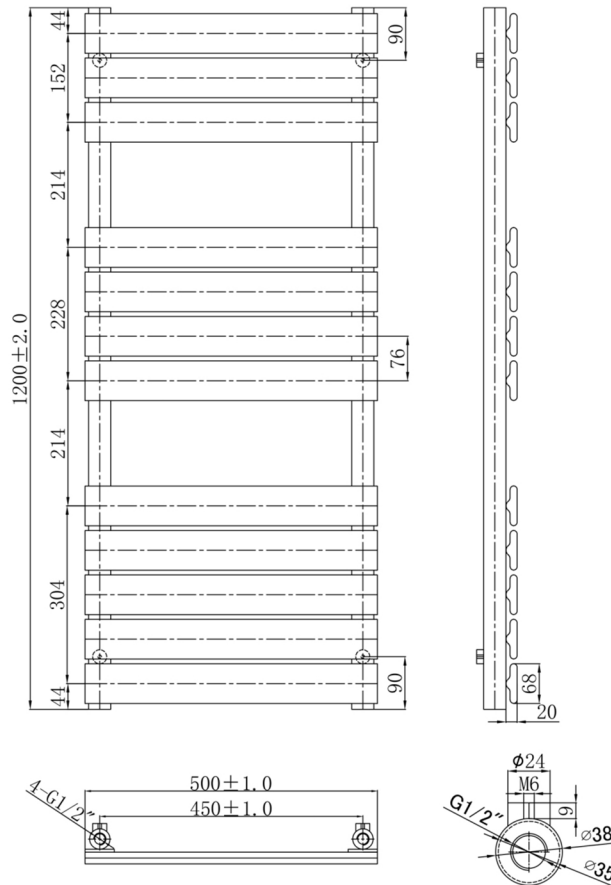

Technical Data Sheet

Product range: HIX

Product code: HIX1200BBR

Finishes Available: Brushed Brass

Size	Bars	BTU	Pipe Centre	Projection	Recommended Element	Finish
1200 x 500	12	1491	450	100	400W	Mild Steel PVD Brushed Brass