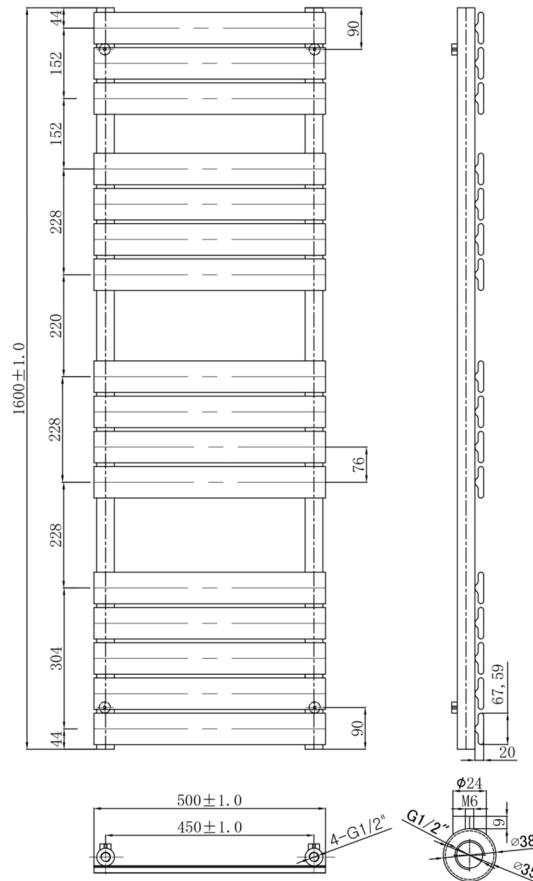

Technical Data Sheet

Product range: HIX

Product code: HIX1600BBL

Finishes Available: Brushed Black

Size	Bars	BTU	Pipe Centre	Projection	Recommended Element	Finish
1600 x 500	16	1987	450	100	600W	Mild Steel PVD Brushed Black