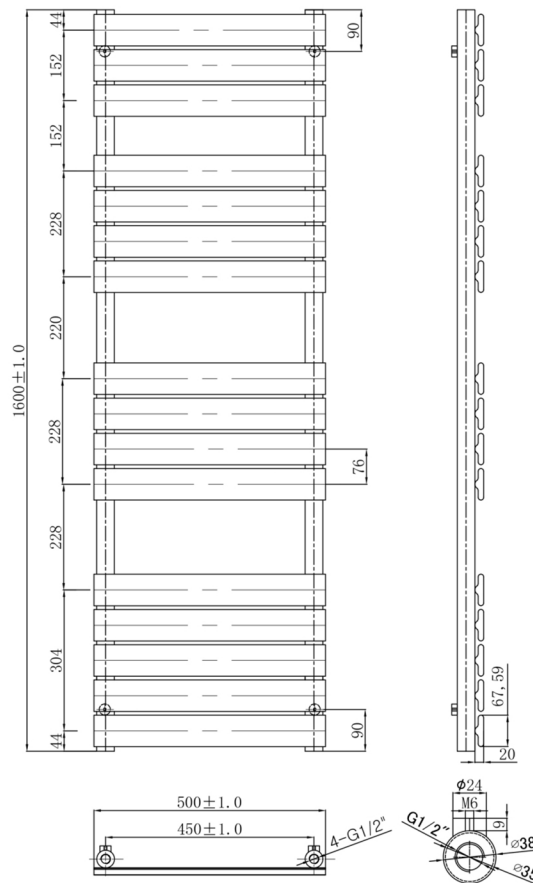

# Technical Data Sheet

Product range: HIX

Product code: HIX1600BBR

Finishes Available: Brushed Brass

Size	Bars	BTU	Pipe Centre	Projection	Recommended Element	Finish
1600 x 500	16	1987	450	100	600W	Mild Steel PVD Brushed Brass