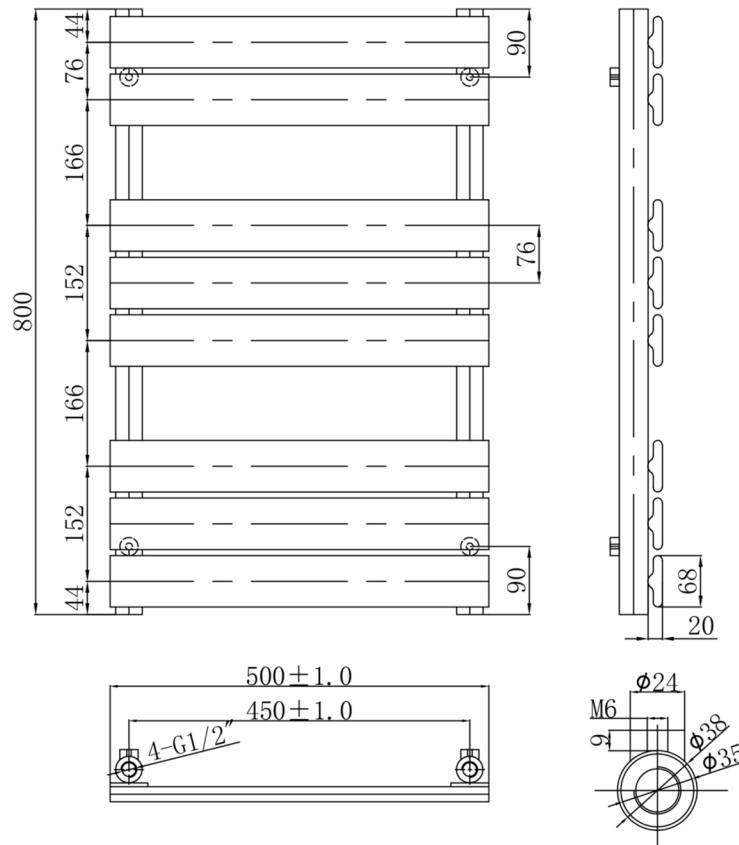

Technical Data Sheet

Product range: HIX

Product code: HIX800BBL

Finishes Available: Brushed Black

Size	Bars	BTU	Pipe Centre	Projection	Recommended Element	Finish
800 x 500	8	994	450	100	250 - 300W	Mild Steel PVD Brushed Black