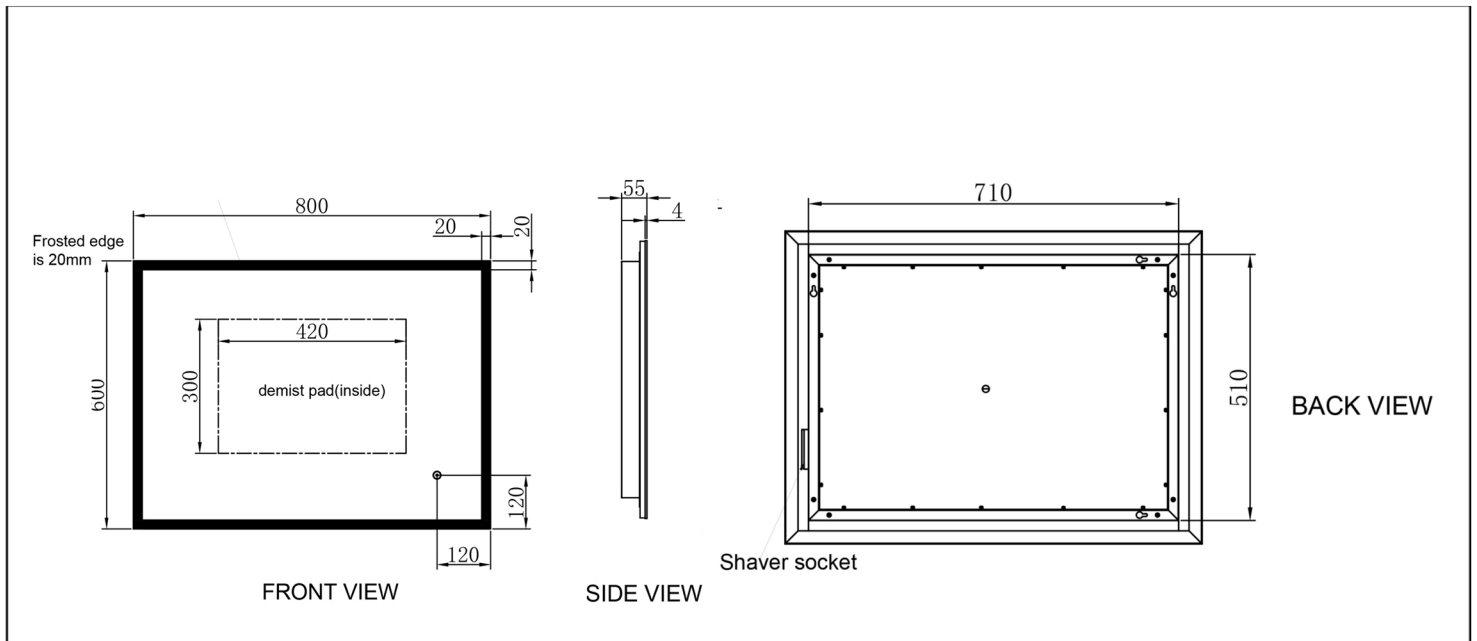

Technical Data Sheet

Product range: IMAGE

Product code: IM800

Finishes Available: Glass only

Code	Size	Switch	Demister	Colour Change	Shaver Socket	Orientation
IM800	600 x 800	Touch Sensor	Yes	By holding Touch Sensor	Yes	Hung Portrait or landscape