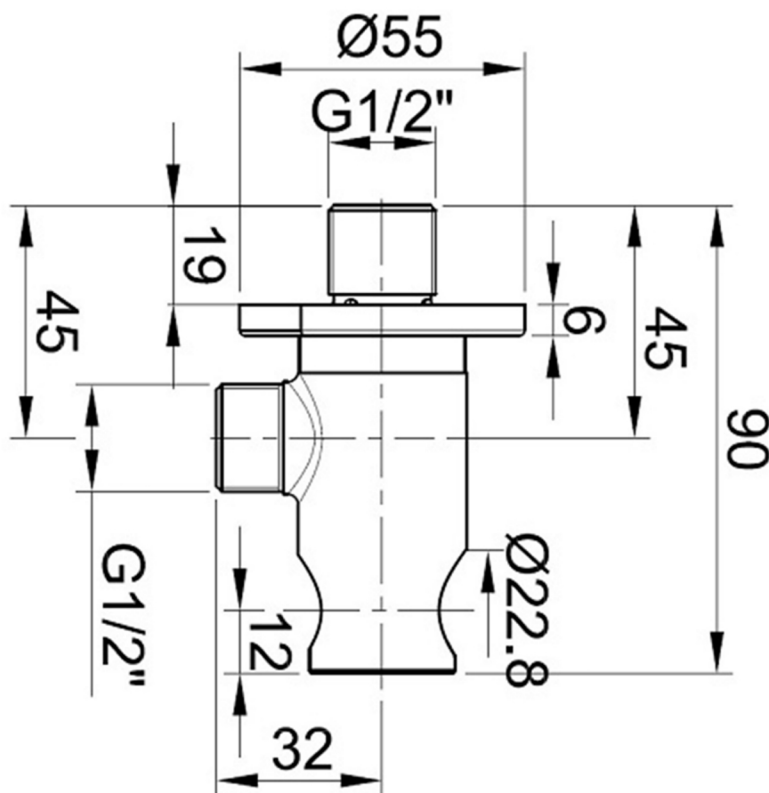

Technical Data Sheet

Product range: INOX

Product code: IX ELBOW/WS

Finishes Available: Stainless Steel

Min Pressure:

N/A

Approvals:

N/A

Connections:

G 1/2"

Warranty:

15 Years