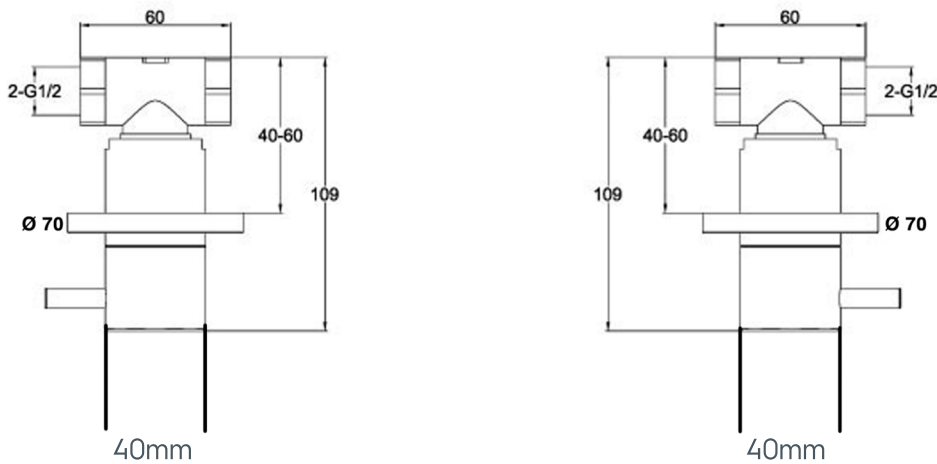

# Technical Data Sheet

Product range: INOX

Product code: IX089

Finishes Available: Stainless Steel

Min Pressure:

HP 1

Approvals:

N/A

## Flow Rate

0.2Bar: 6L/min

0.5Bar: 6.8L/min

1Bar: 7.2L/min

2Bar: 10.4L/min

3Bar: 13.6L/min