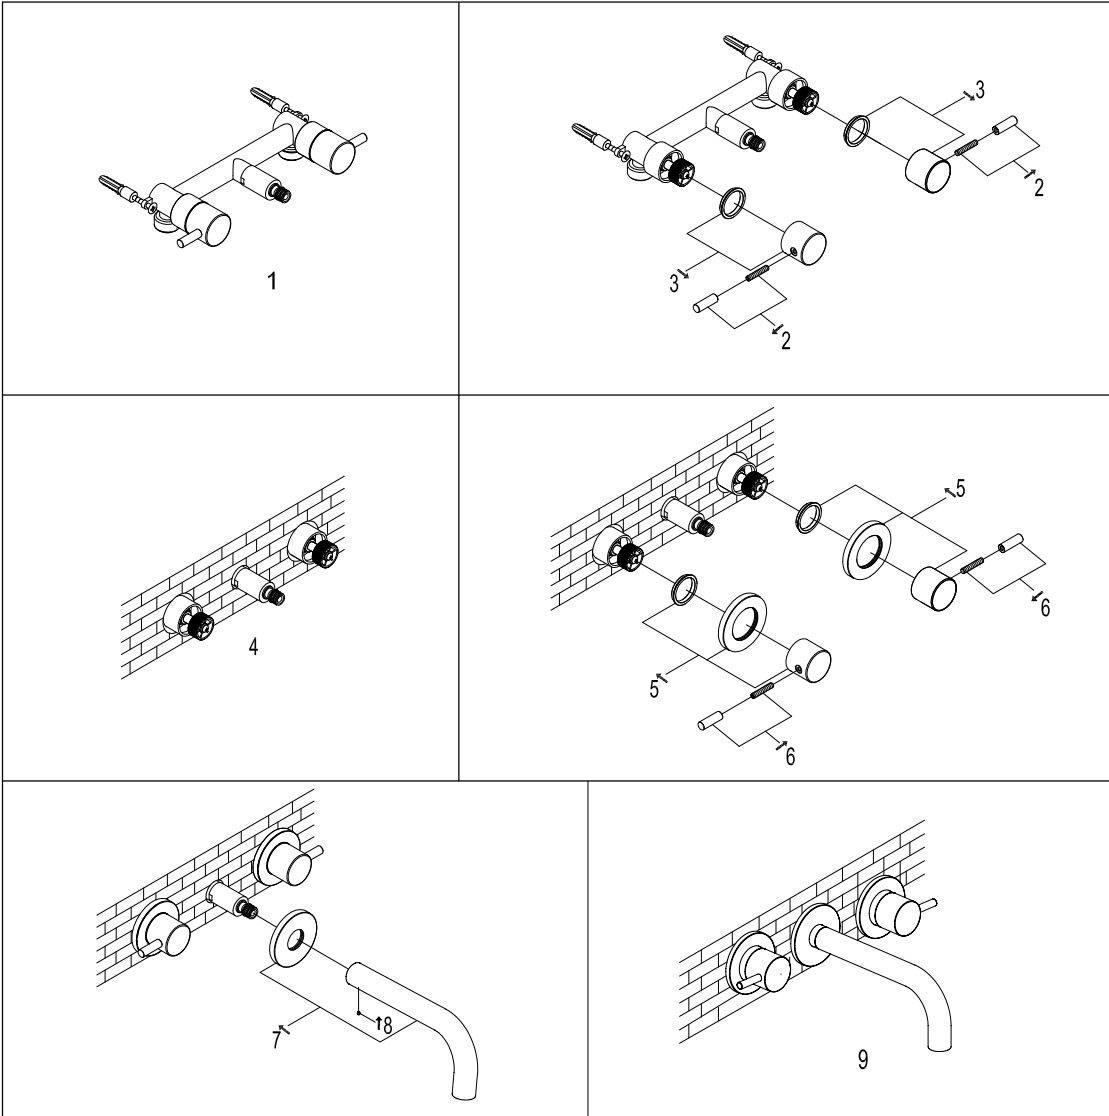

INOX 3 HOLE WALL MOUNTED
BASIN MIXER

Coordinated Bathrooms Designed For You

Installation Steps

Dimension Drawing

Explosive drawing