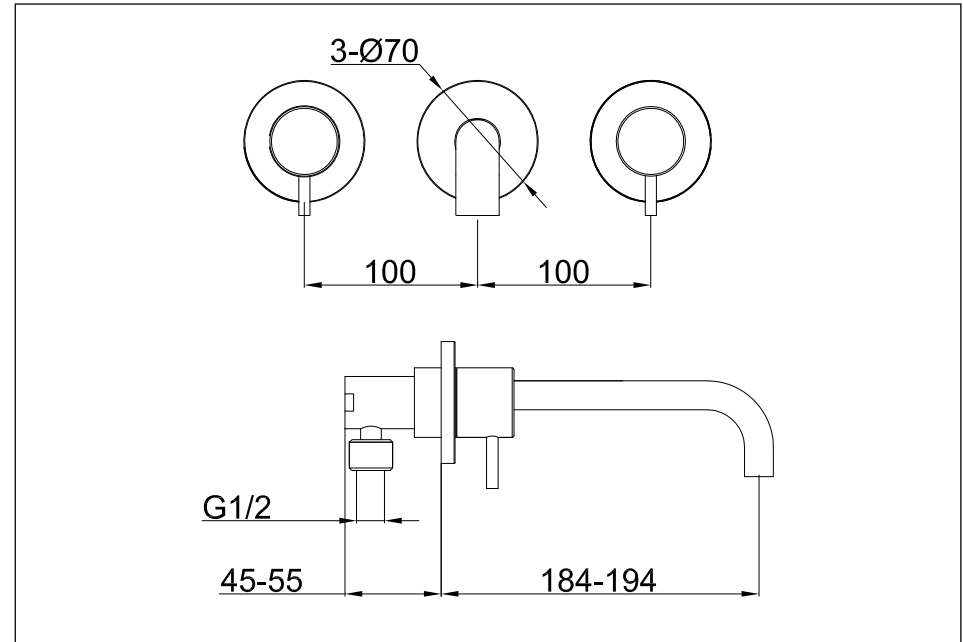

INOX 3 HOLE WALL MOUNTED
BASIN MIXER

Coordinated Bathrooms Designed For You

Installation Steps

Dimension Drawing

Explosive drawing