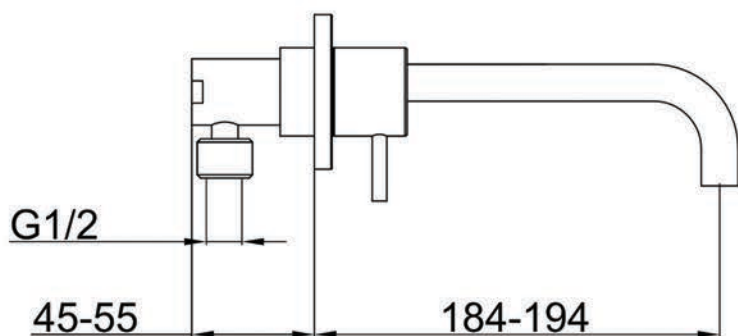

Technical Data Sheet

Product range: INOX

Product code: IX089A

Finishes Available: Stainless Steel

Min Pressure:
MP 0.5

Approvals:
KIWA

Connections:
G 1/2"

Warranty:
15 Years (5 on cartridges)

Flow Rate

0.2Bar: 6.5L/min

0.5Bar: 8.8L/min

1Bar: 12.2L/min

2Bar: 16.4L/min

3Bar: 19.5L/min