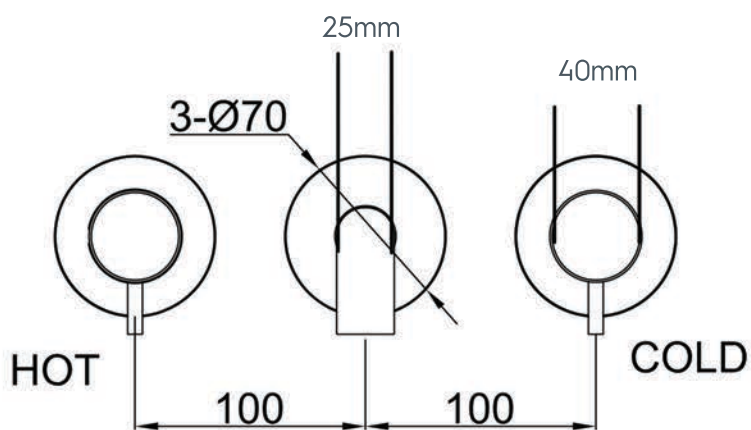

Technical Data Sheet

Product range: INOX

Product code: IX089A

Finishes Available: Stainless Steel

Min Pressure:
MP 0.5

Approvals:
KIWA

Connections:
G 1/2"

Warranty:
15 Years (5 on cartridges)

Flow Rate

0.2Bar: 6.5L/min

0.5Bar: 8.8L/min

1Bar: 12.2L/min

2Bar: 16.4L/min

3Bar: 19.5L/min