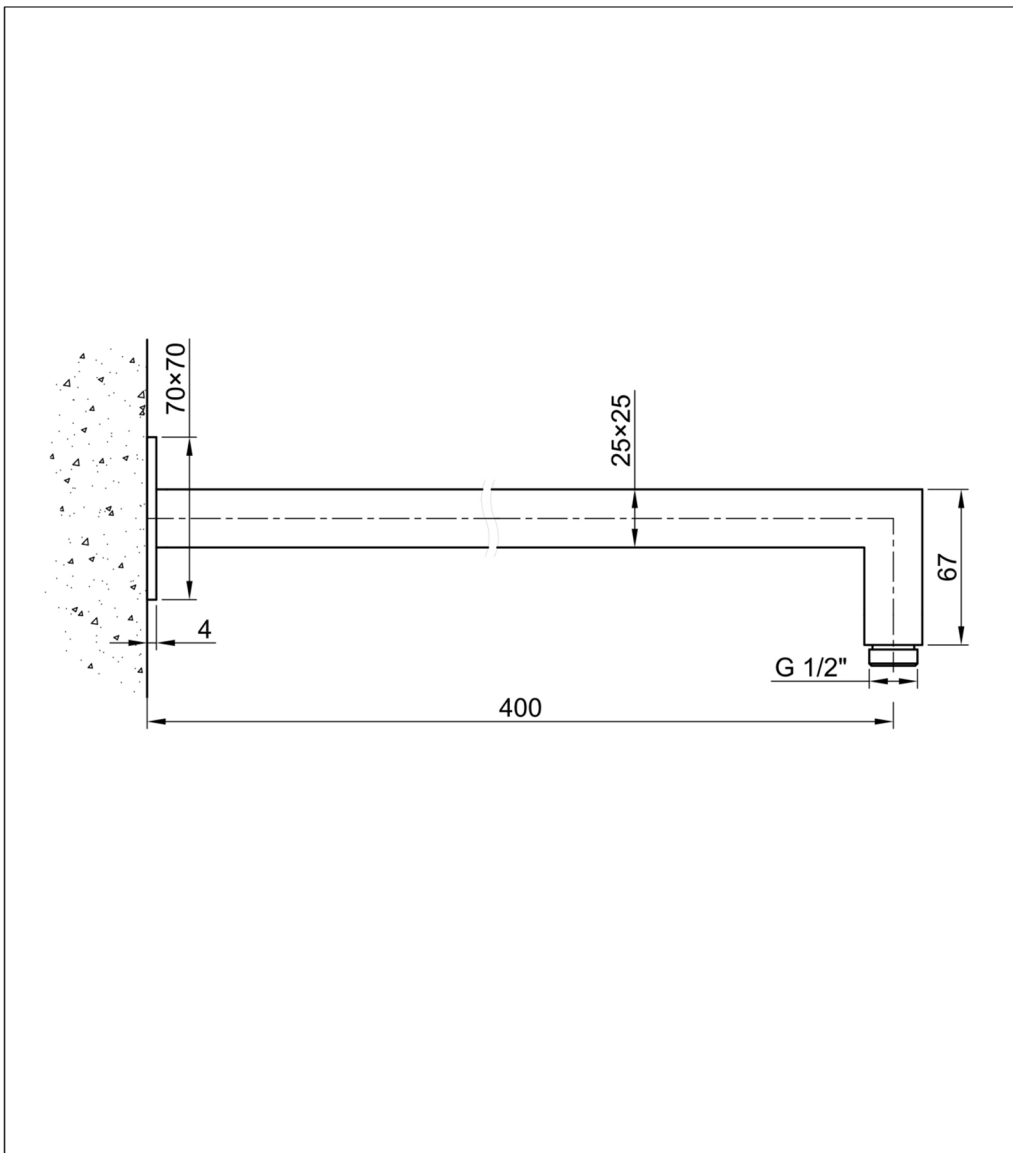

# Technical Data Sheet

Product range: INOX

Product code: IX1003

Finishes Available: Stainless Steel

Min Pressure:

N/A

Approvals:

N/A

Connections:

G 1/2"

Warranty:

15 Years