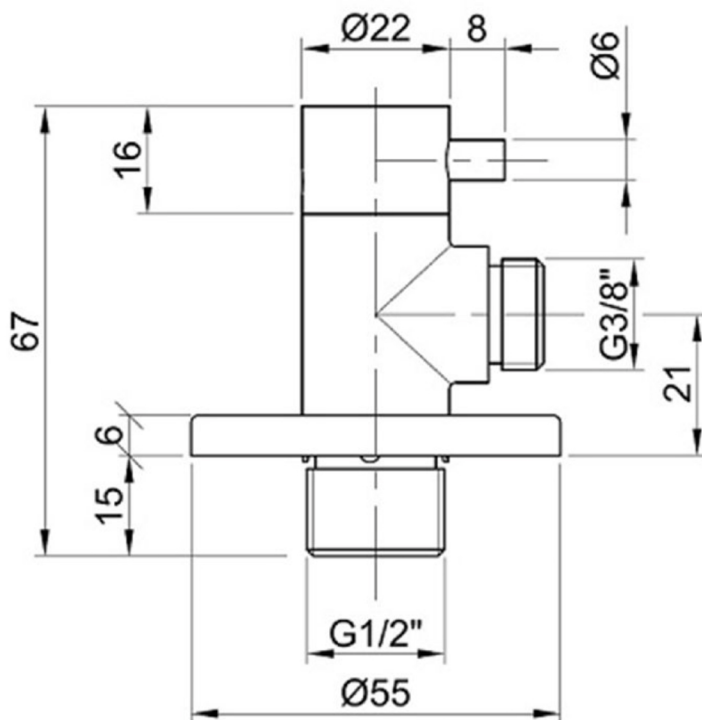

# Technical Data Sheet

Product range: INOX

Product code: IX105

Finishes Available: Stainless Steel

Min Pressure:  
N/A

Approvals:  
N/A

Connections:  
INC 1/2" BUSH

Warranty:  
15 Years