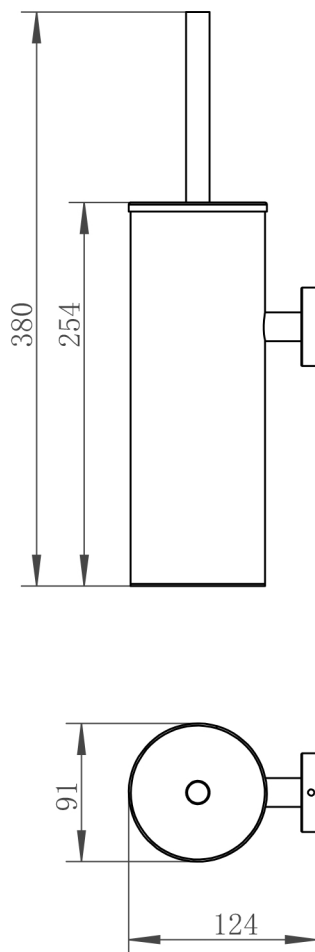

Technical Data Sheet

Product range: INOX

Product code: IX268

Finishes Available: Stainless Steel

Warranty:

15 Years