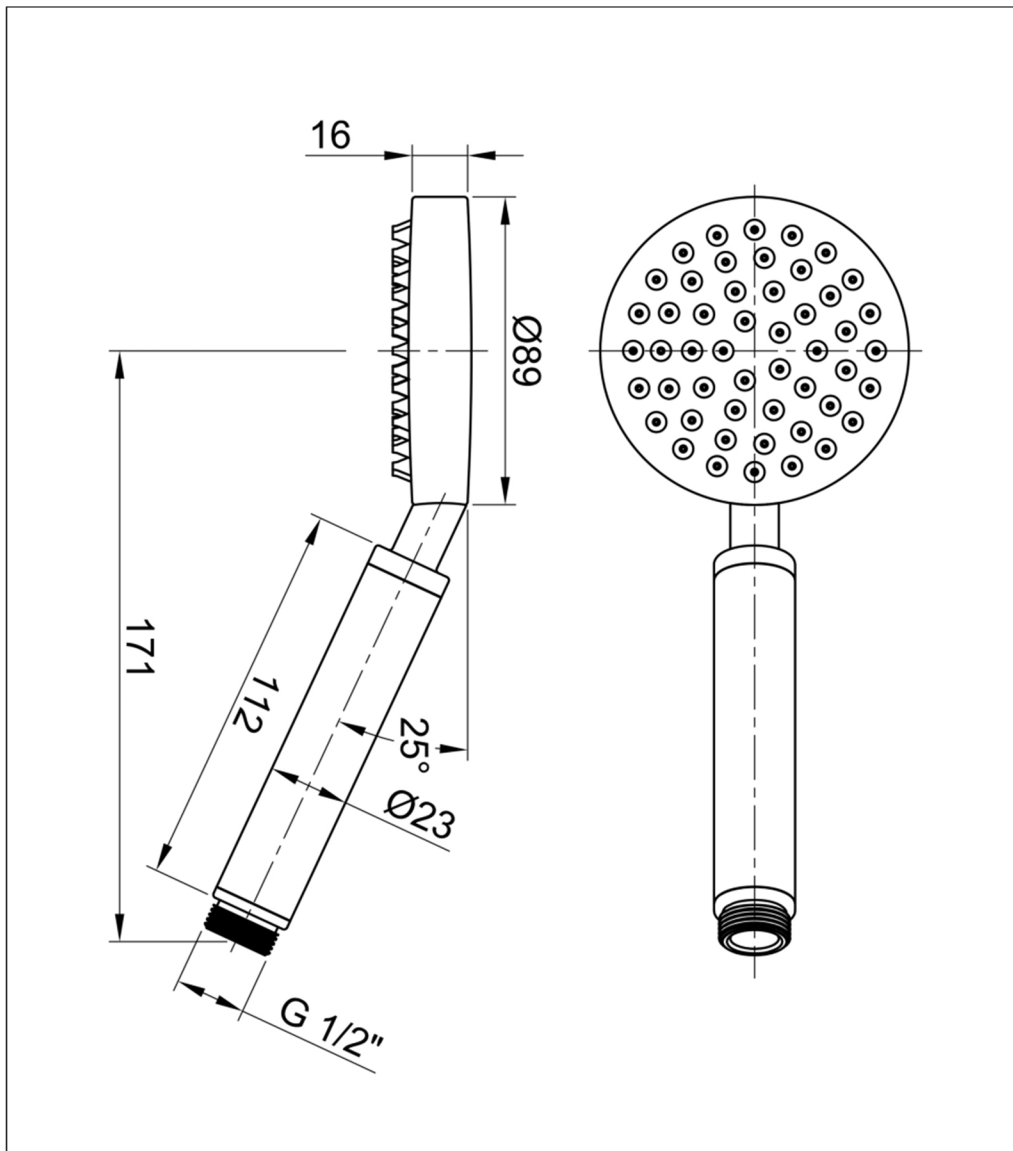

# Technical Data Sheet

Product range: INOX

Product code: IX635

Finishes Available: Stainless Steel

Min Pressure:

N/A

Approvals:

N/A

Connections:

G 1/2"

Warranty:

15 Years