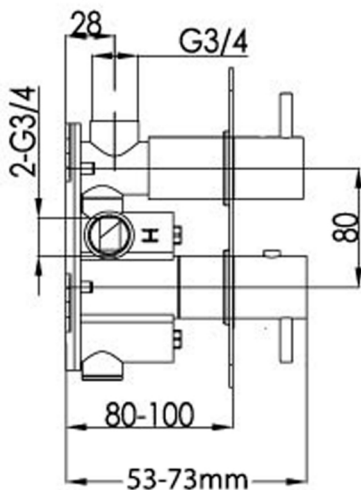

Technical Data Sheet

Product range: INOX

Product code: IX681A

Finishes Available: Stainless Steel

Min Pressure:

MP 0.5

Approvals:

WRAS

Connections:

G3/4"

Warranty:

15 Years (5 on cartridges)

Flow Rate

0.2 Bar: 8.5 L/min

0.5 Bar: 12 L/min

1 Bar: 16 L/min