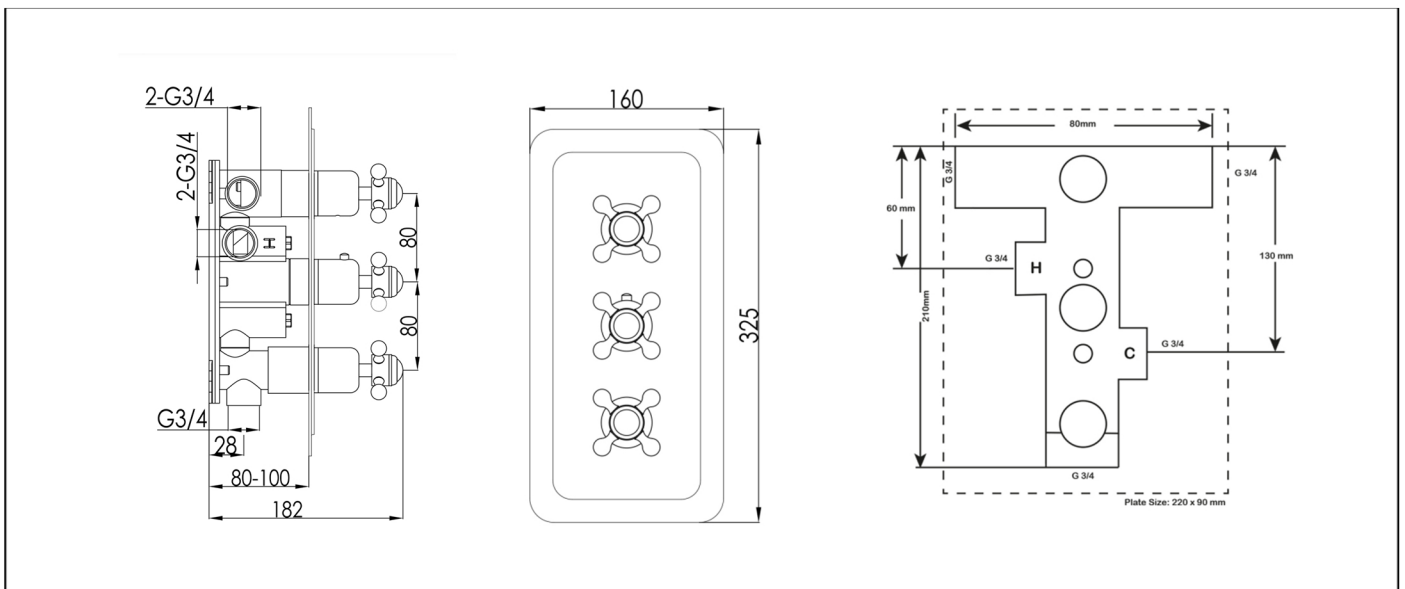

Technical Data Sheet

Product range: INOX

Product code: IX692A

Finishes Available: Stainless Steel

Min Pressure:

Approvals:
WRAS

Connections:
G3/4"

Warranty:
15 Years (5 on cartridges)

Flow Rate

Diverter side
0.2Bar: 8.5L/min
0.5Bar: 12L/min
1Bar: 16L/min
2Bar: 22.5L/min
3Bar: 28.5L/min

Flow Rate

On-Off side
0.2Bar: 12L/min
0.5Bar: 17L/min
1Bar: 21L/min
2Bar: 28.5L/min
3Bar: 36L/min