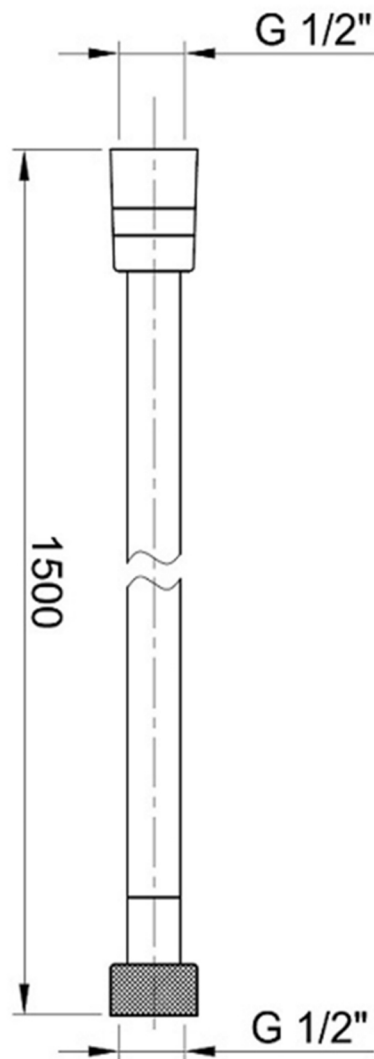

Technical Data Sheet

Product range: INOX

Product code: IXHOSE2

Finishes Available: Stainless Steel

Min Pressure:
N/A

Approvals:
N/A

Connections:
G 1/2"

Warranty:
15 Years