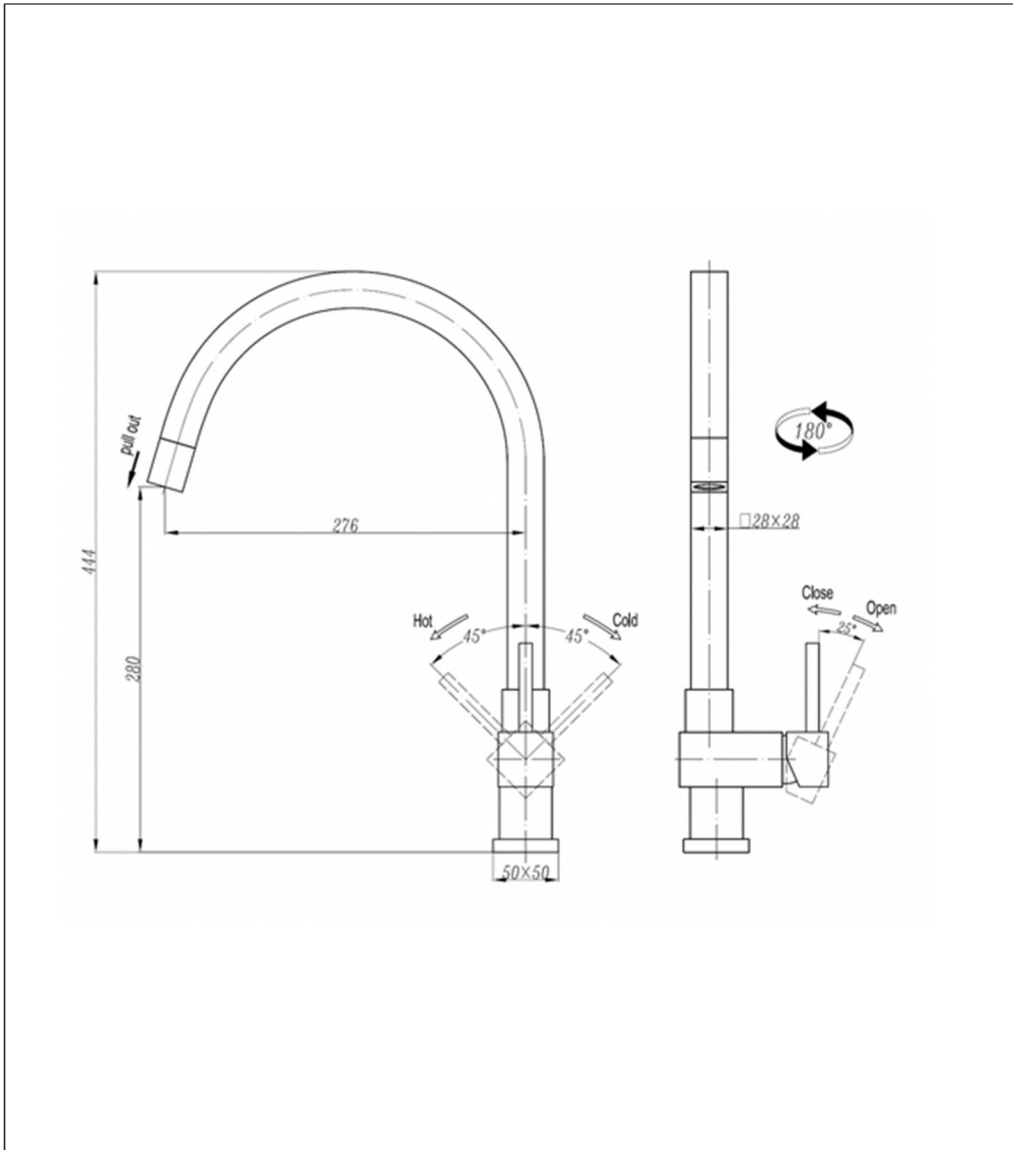

Technical Data Sheet

Product range: Sink Mixer

Product code: KP181

Finishes Available: Chrome

Min Pressure:
HP 1

Approvals:
N/A

Connections:
G 1/2"

Warranty:
15 Years (5 cartridge)

Flow Rate