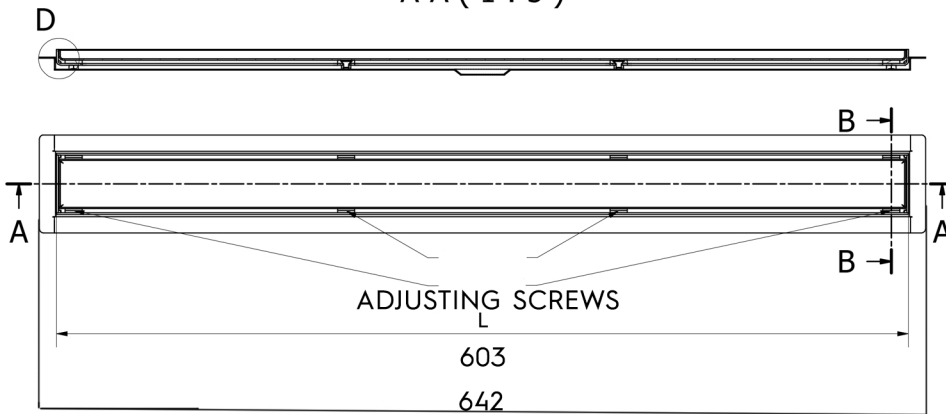

Technical Data Sheet

Product range: Drains

Product code: LD600MB, LD600BBR, LD600BBL, LD600BRZ, LD600SS

Finishes Available: Matt Black, Brushed Brass, Brushed Black, Brushed Bronze, Stainless Steel

Warranty:

2 Years

A-A (1 : 5)