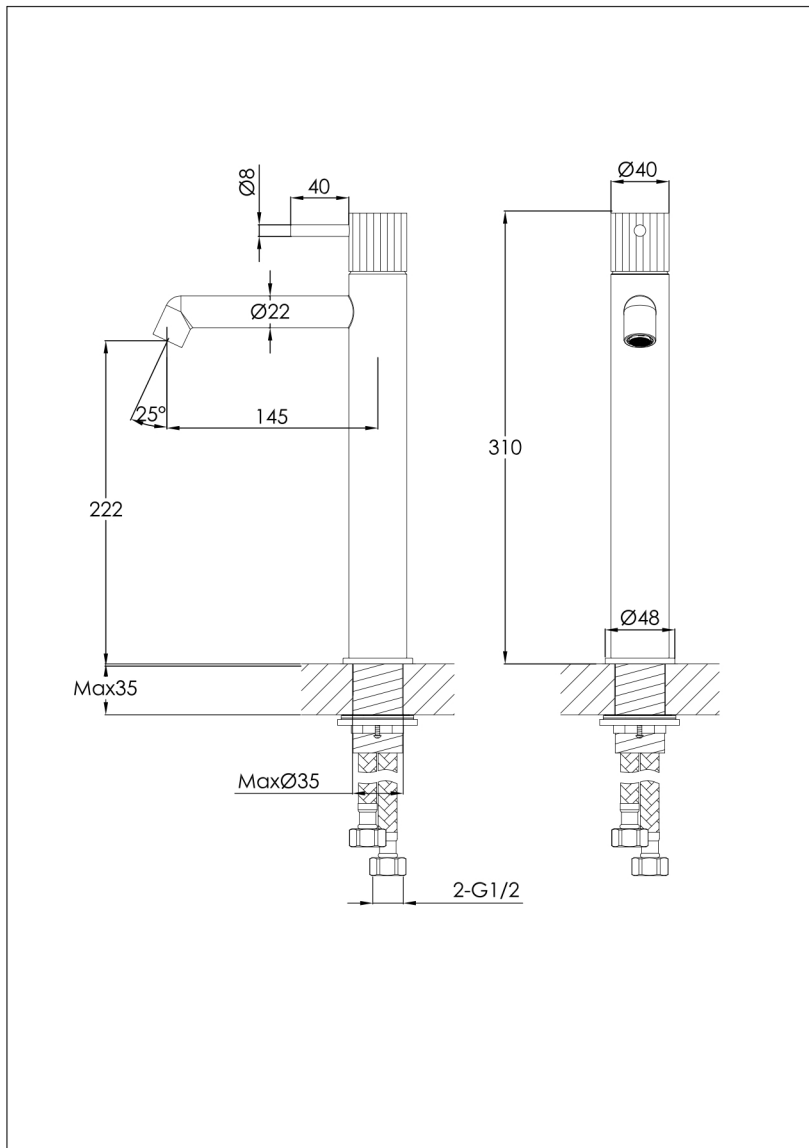

Technical Data Sheet

Product range: EVO

Product code: LH68009MB - LH63009BBR - LH67009BBL - LH64009CH - LH61009BRZ

Finishes Available: Matt Black, Brushed Brass, Brushed Black, Chrome, Brushed Bronze

Min Pressure:

MP 0.5

Approvals:

N/A

Connections:

G1/2"

Warranty:

15 Years (5 on cartridges)

Flow Rate

0.5 Bar: 5 L/min

1 Bar: 6 L/min

2 Bar: 7.9 L/min

3 Bar: 9.4 L/min

4 Bar: 10.9 L/min

5 Bar: 12 L/min