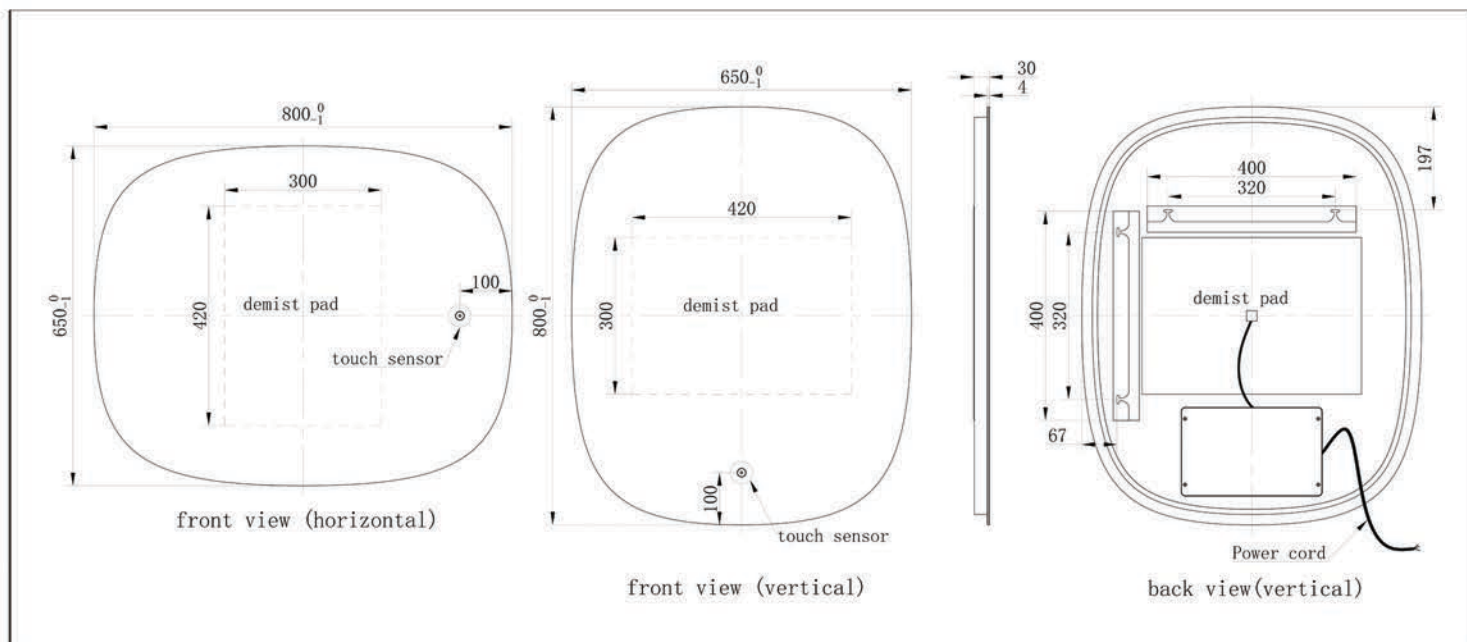

Technical Data Sheet

Product range: Neon

Product code: NE650

Finishes Available:

Code	Size	Switch	Demister	Colour Change	Shaver Socket	Orientation
NE650	800 x 650	Touch Sensor	Yes	By holding Touch Sensor	No	Hung Portrait or landscape