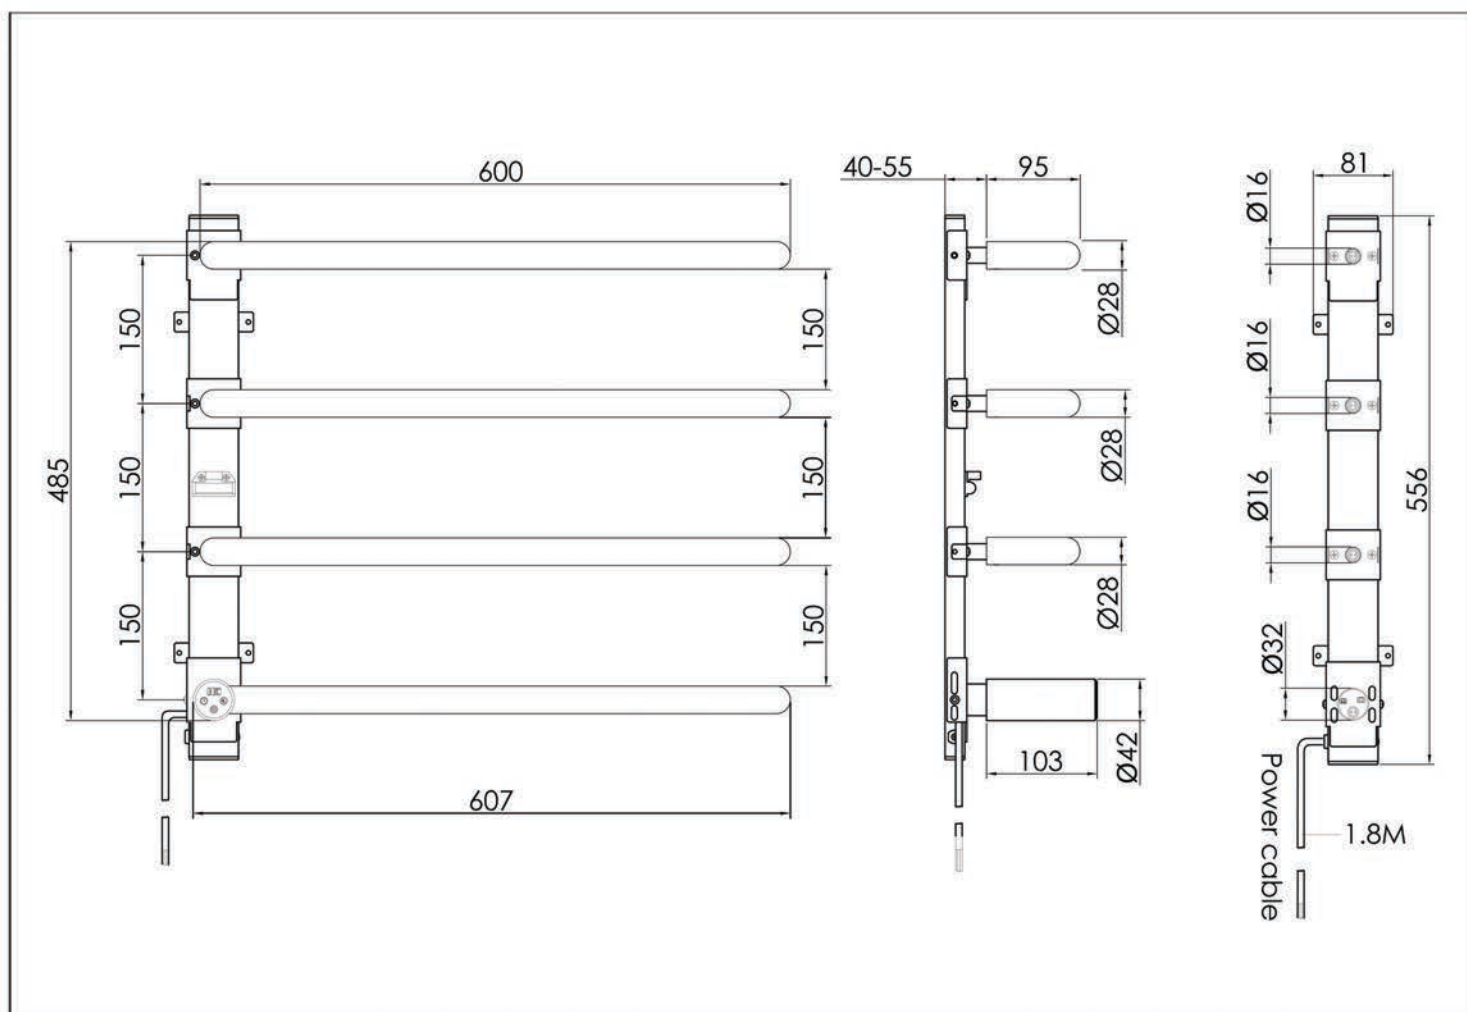

Technical Data Sheet

Product range: OBI Electric

Product code: OB600EMB, OB600EBRZ, OB600EBBR, OB600EBBL, OB600EIX, OB600ECH

Finishes Available: Matt Black, Brushed Bronze, Brushed Brass, Brushed Black, Stainless Steel, Chrome

| Size | Bars | BTU | Watts | Projection |
|-----------|------|-----|-------|------------|
| 600 x 485 | 4 | 375 | 110 | 81 |