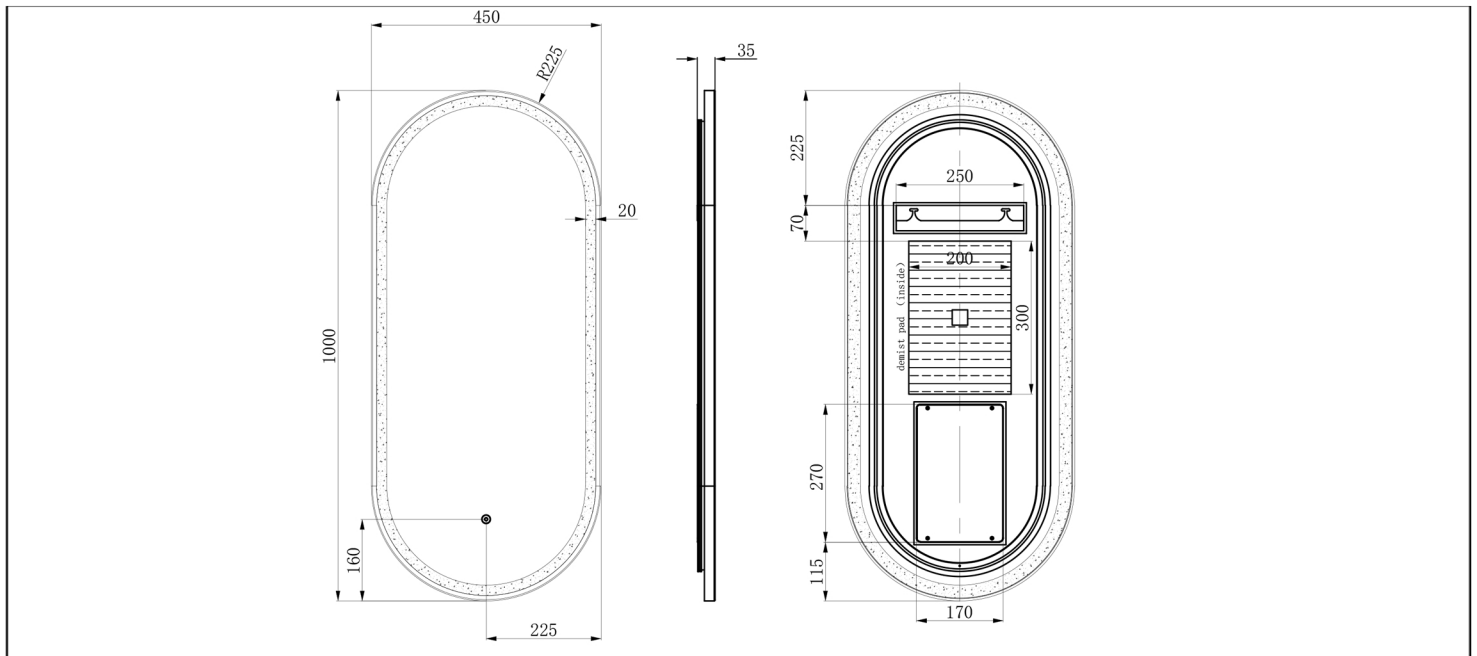

Technical Data Sheet

Product range: OVAL

Product code: OV450

Finishes Available: Brushed

Code	Size	Switch	Demister	Colour Change	Shaver Socket	Orientation
OV450	450 X 1000	Touch Sensor	Yes	By holding Touch Sensor	N/A	Hung Portrait