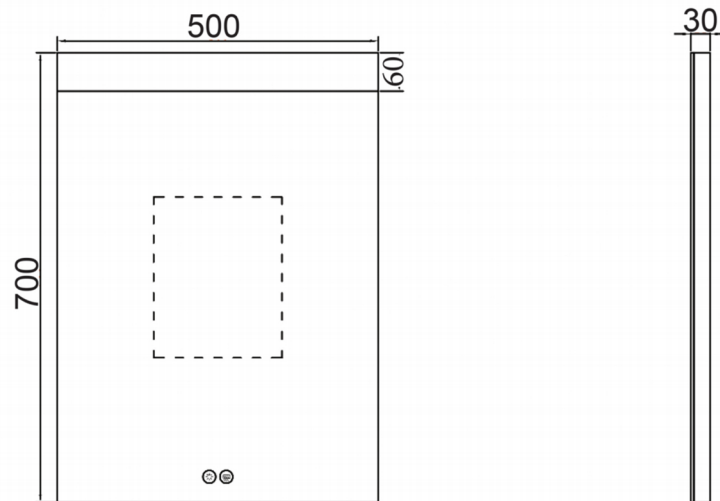

# Technical Data Sheet

Product range: RADIANCE

Product code: RD500

Finishes Available: Aluminium, Glass

Code	Size	Switch	Demister	Colour Change	Shaver Socket	Orientation
RD500	700 x 500	Touch Sensor	Yes	By holding Touch Sensor	N/A	Hung landscape