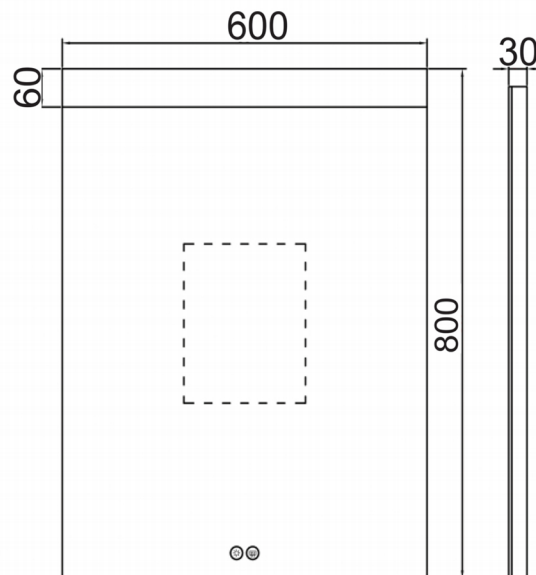

Technical Data Sheet

Product range: RADIANCE

Product code: RD600

Finishes Available: Aluminium, Glass

Code	Size	Switch	Demister	Colour Change	Shaver Socket	Orientation
RD600	600 x 800	Touch Sensor	Yes	By holding Touch Sensor	N/A	Hung landscape