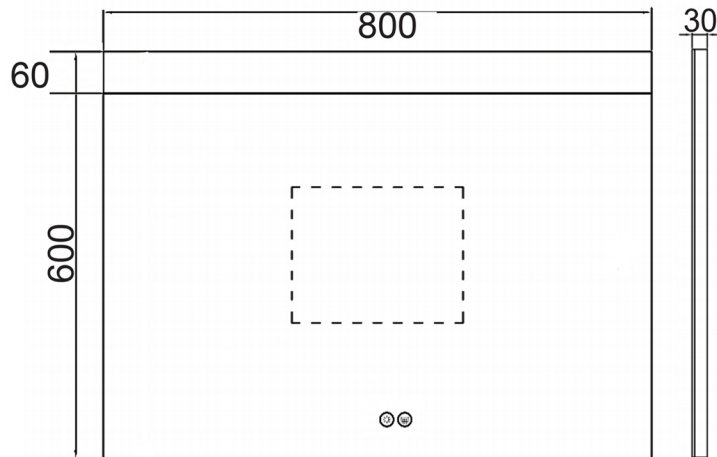

Technical Data Sheet

Product range: RADIANCE

Product code: RD800

Finishes Available: Aluminium, Glass

Code	Size	Switch	Demister	Colour Change	Shaver Socket	Orientation
RD800	600 x 800	Touch Sensor	Yes	By holding Touch Sensor	N/A	Hung landscape