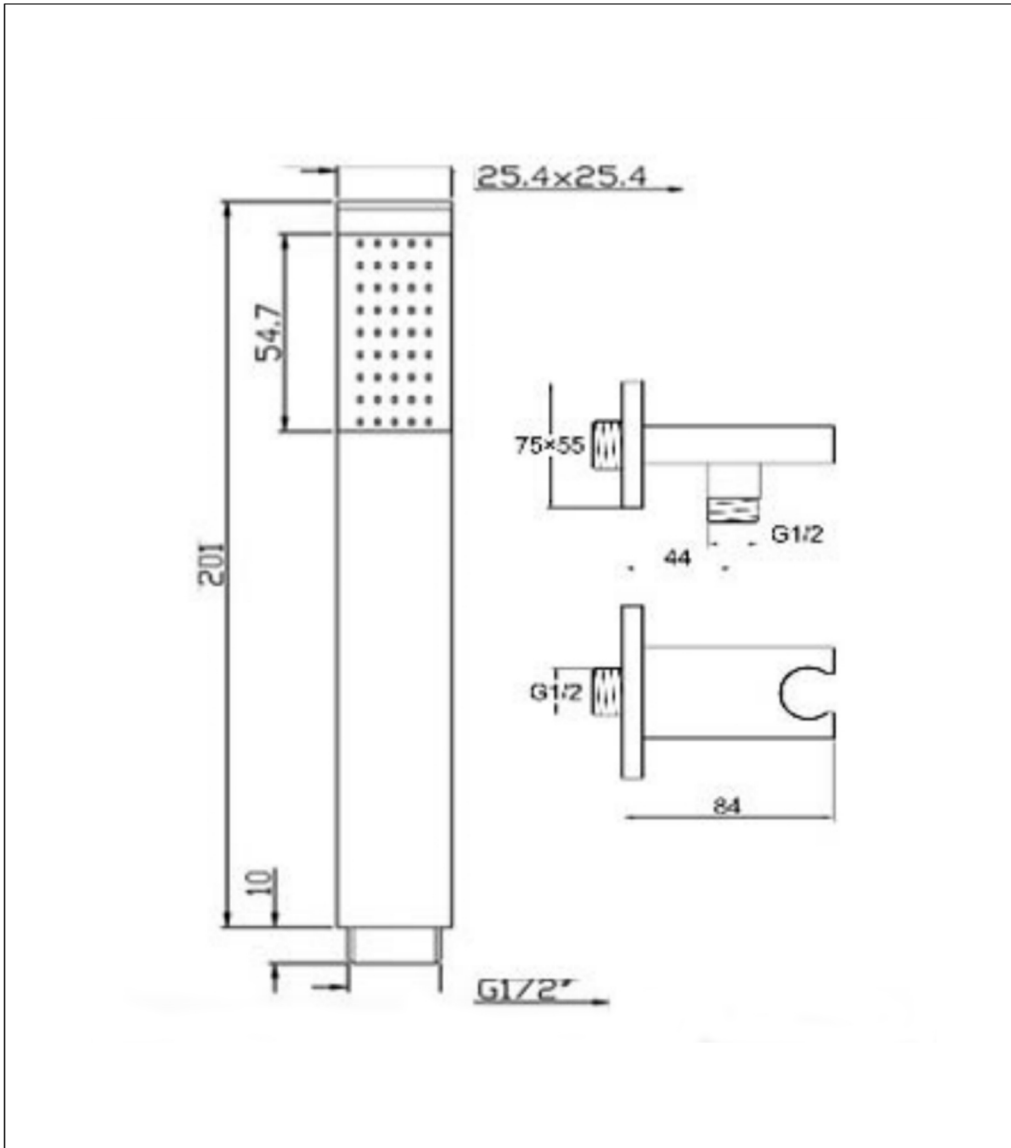

# Technical Data Sheet

Product range: Shower Kit

Product code: SQUARE/WS

Finishes Available: Chrome

**Min Pressure:**

LP 0.2

**Approvals:**

N/A

**Connections:**

G 1/2"

**Warranty:**

15 Years (5 on cartridges)

## Flow Rate

0.5Bar: 17.2L/min

1Bar: 18.3L/min

2Bar: 22.3L/min

3Bar: 26.3L/min