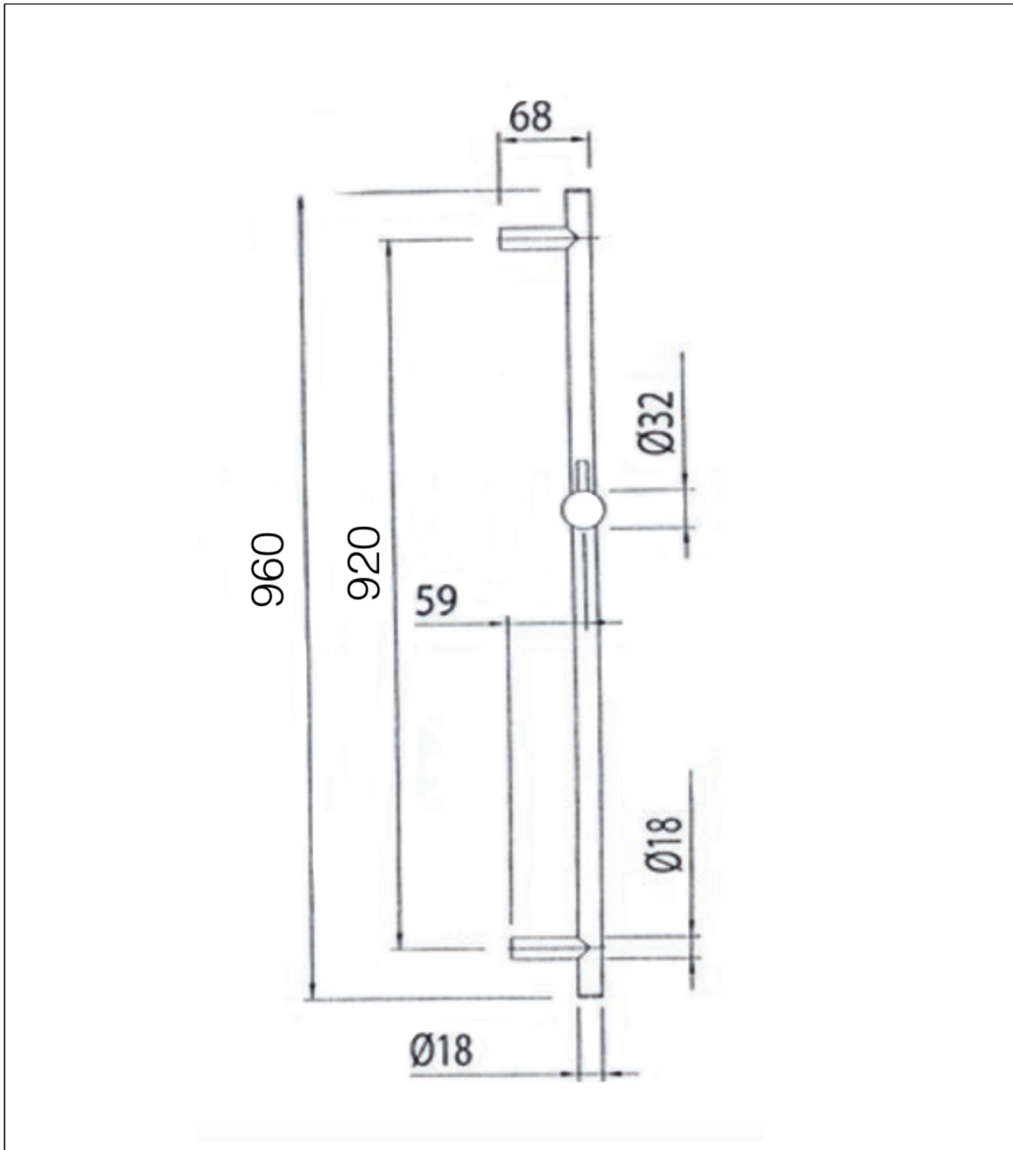

Technical Data Sheet

Product range: Slide Rail

Product code: TECHNO 1S

Finishes Available: Chrome

Min Pressure:

LP 0.2

Approvals:

N/A

Connections:

G 1/2"

Warranty:

15 Years (5 on cartridges)