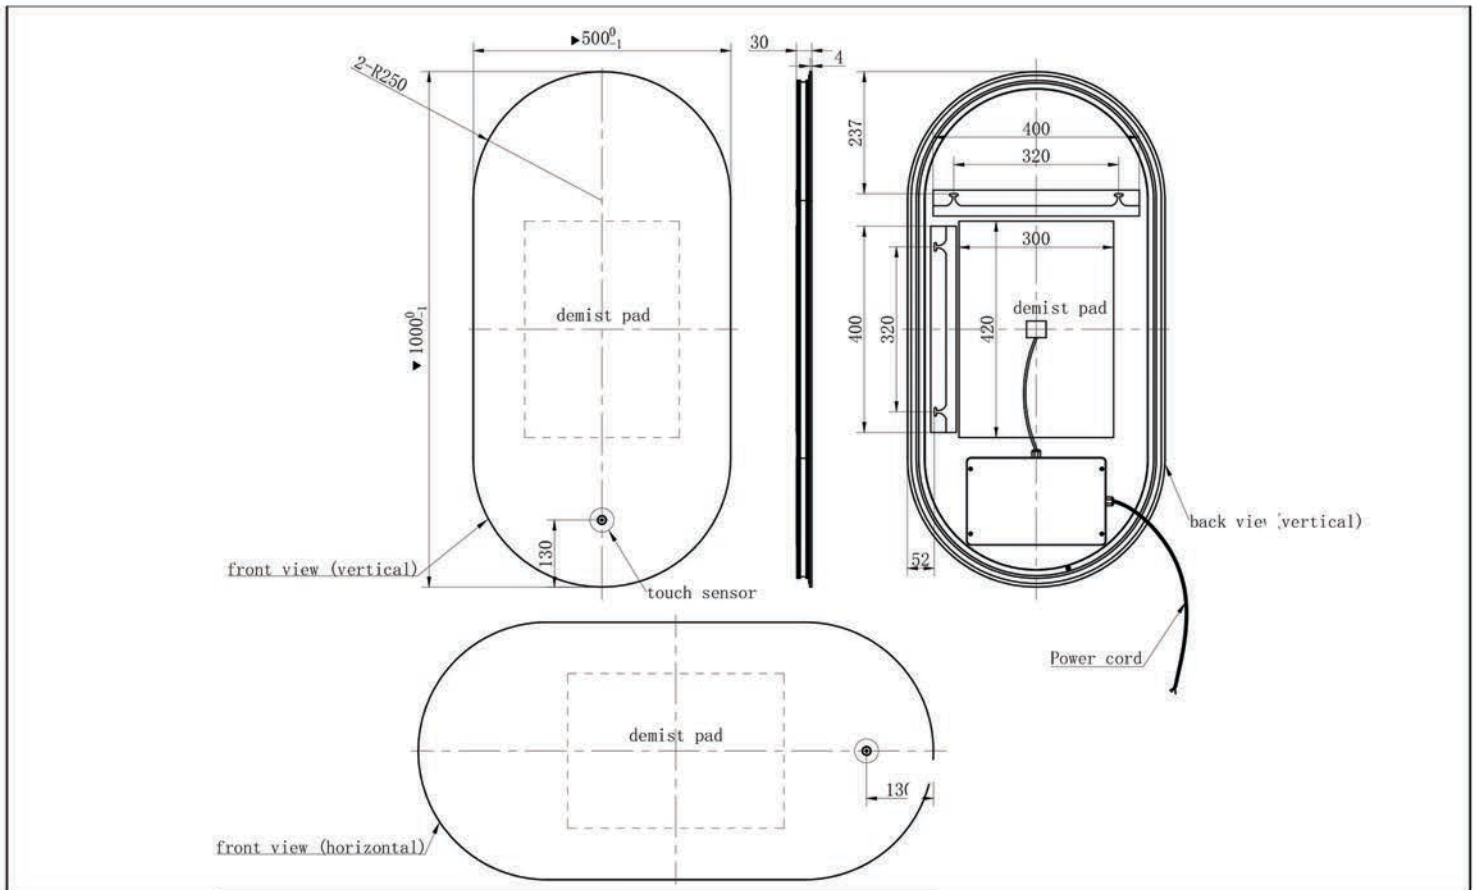

Technical Data Sheet

Product range: Vision

Product code: VI500

Finishes Available:

| Code | Size | Switch | Demister | Colour Change | Shaver Socket | Orientation |
|-------|------------|--------------|----------|-------------------------|---------------|----------------------------|
| VI500 | 1000 x 500 | Touch Sensor | Yes | By holding Touch Sensor | No | Hung Portrait or landscape |