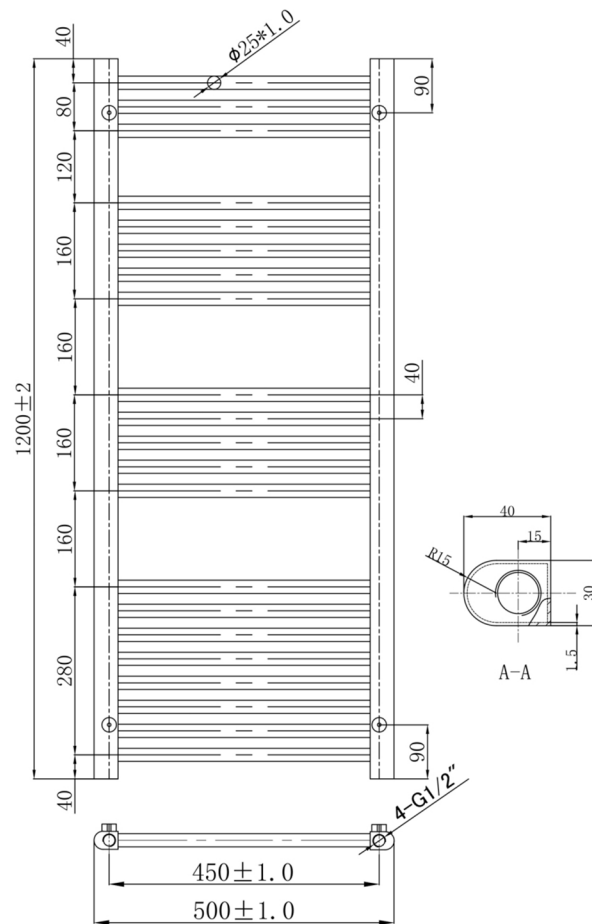

# Technical Data Sheet

Product range: VOS

Product code: VOS1200BBL

Finishes Available: Brushed Black

Size	Bars	BTU	Pipe Centre	Projection	Recommended Element	Finish
1200 x 500	21	1357	450	75	400W	Steel PVD Brushed Black