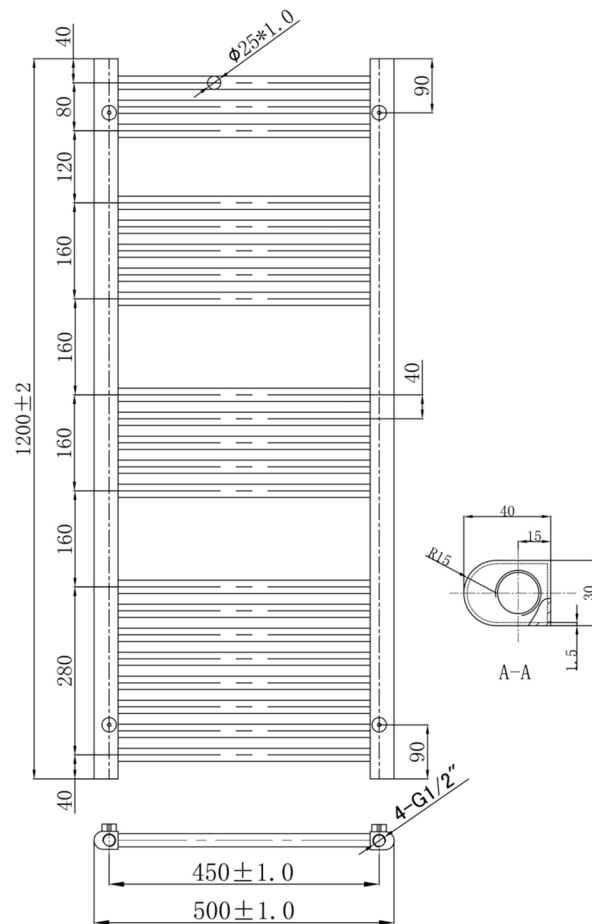

Technical Data Sheet

Product range: VOS

Product code: VOS1200BBR

Finishes Available: Brushed Brass

Size	Bars	BTU	Pipe Centre	Projection	Recommended Element	Finish
1200 x 500	21	1357	450	75	400W	Steel PVD Brushed Brass