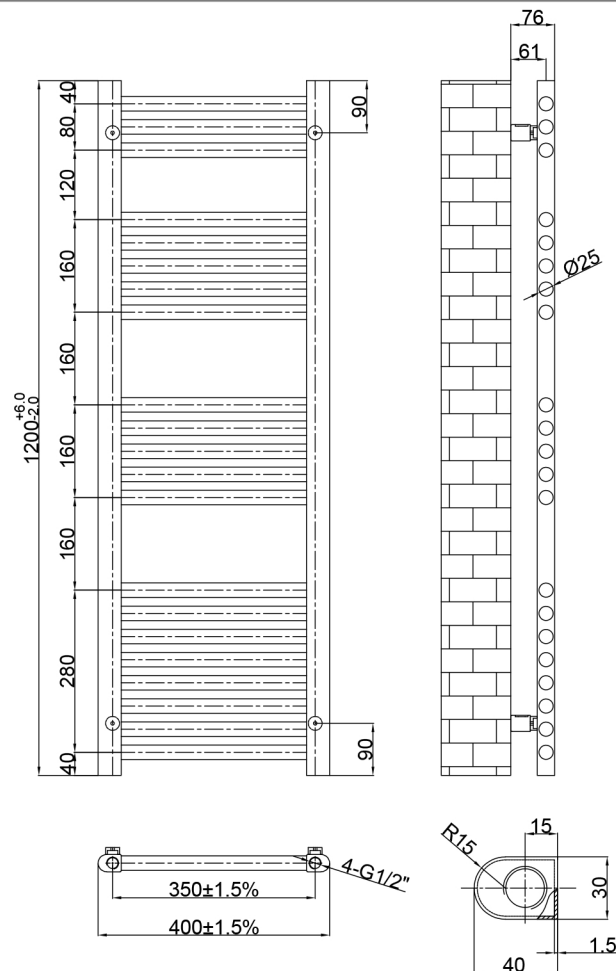

Technical Data Sheet

Product range: VOS

Product code: VOS1204BBR

Finishes Available: Brushed Brass

Size	Bars	BTU	Pipe Centre	Projection	Recommended Element	Finish
1200x 400	21	966	350	76	400W	Steel PVD Brushed Brass