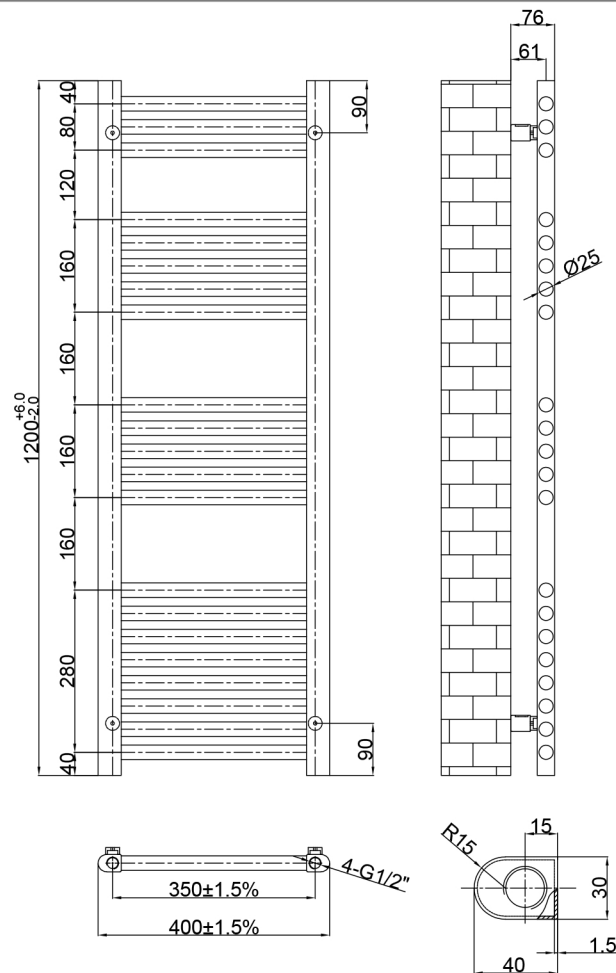

Technical Data Sheet

Product range: VOS

Product code: VOS1204MB

Finishes Available: Matt Black

Size	Bars	BTU	Pipe Centre	Projection	Recommended Element	Finish
1200x 400	21	1364	350	76	400 W	Steel Powder Coated