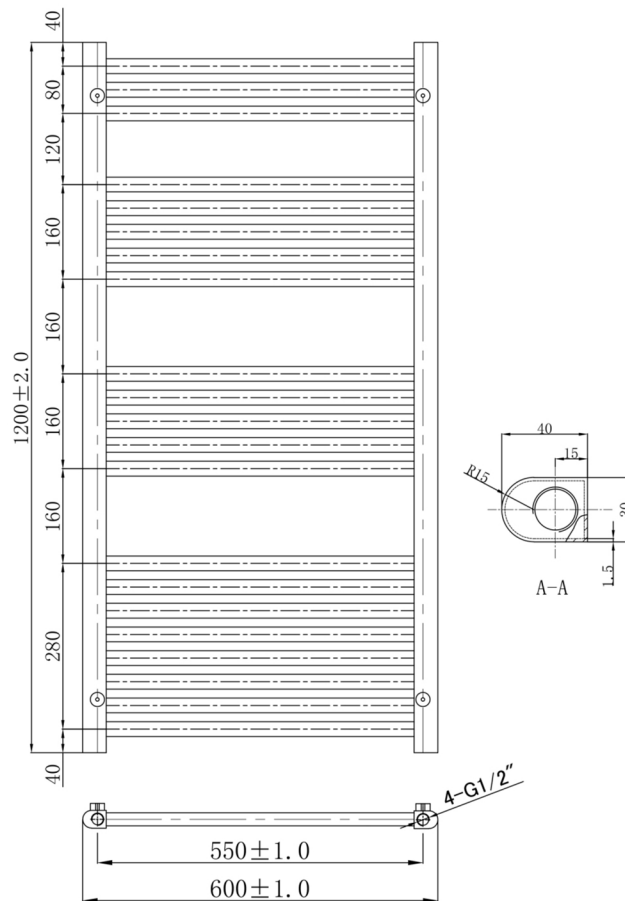

Technical Data Sheet

Product range: VOS

Product code: VOS1206C

Finishes Available: Chrome

Size	Bars	BTU	Pipe Centre	Projection	Recommended Element	Finish
1200 x 600	21	1571	550	75	400 W	Steel Chrome