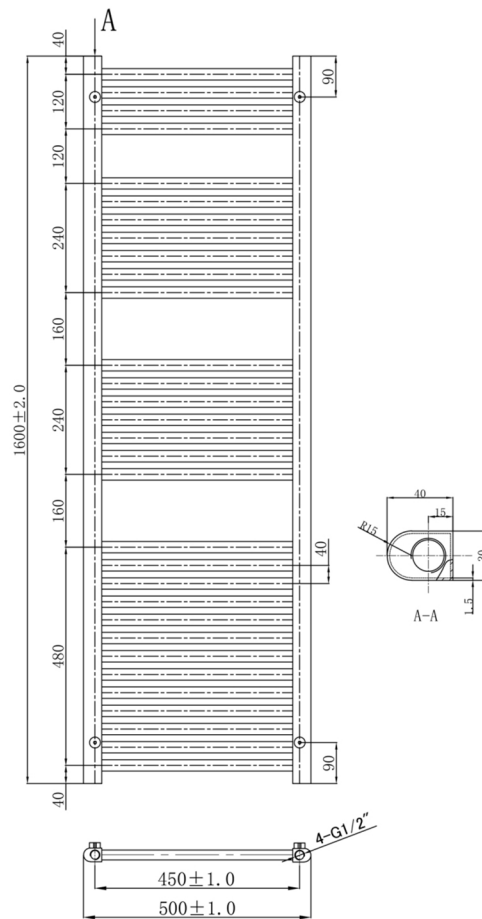

Technical Data Sheet

Product range: VOS

Product code: VOS1600BBR

Finishes Available: Brushed Brass

Size	Bars	BTU	Pipe Centre	Projection	Recommended Element	Finish
1600 x 500	31	1947	450	75	600W	Steel PVD Brushed Brass