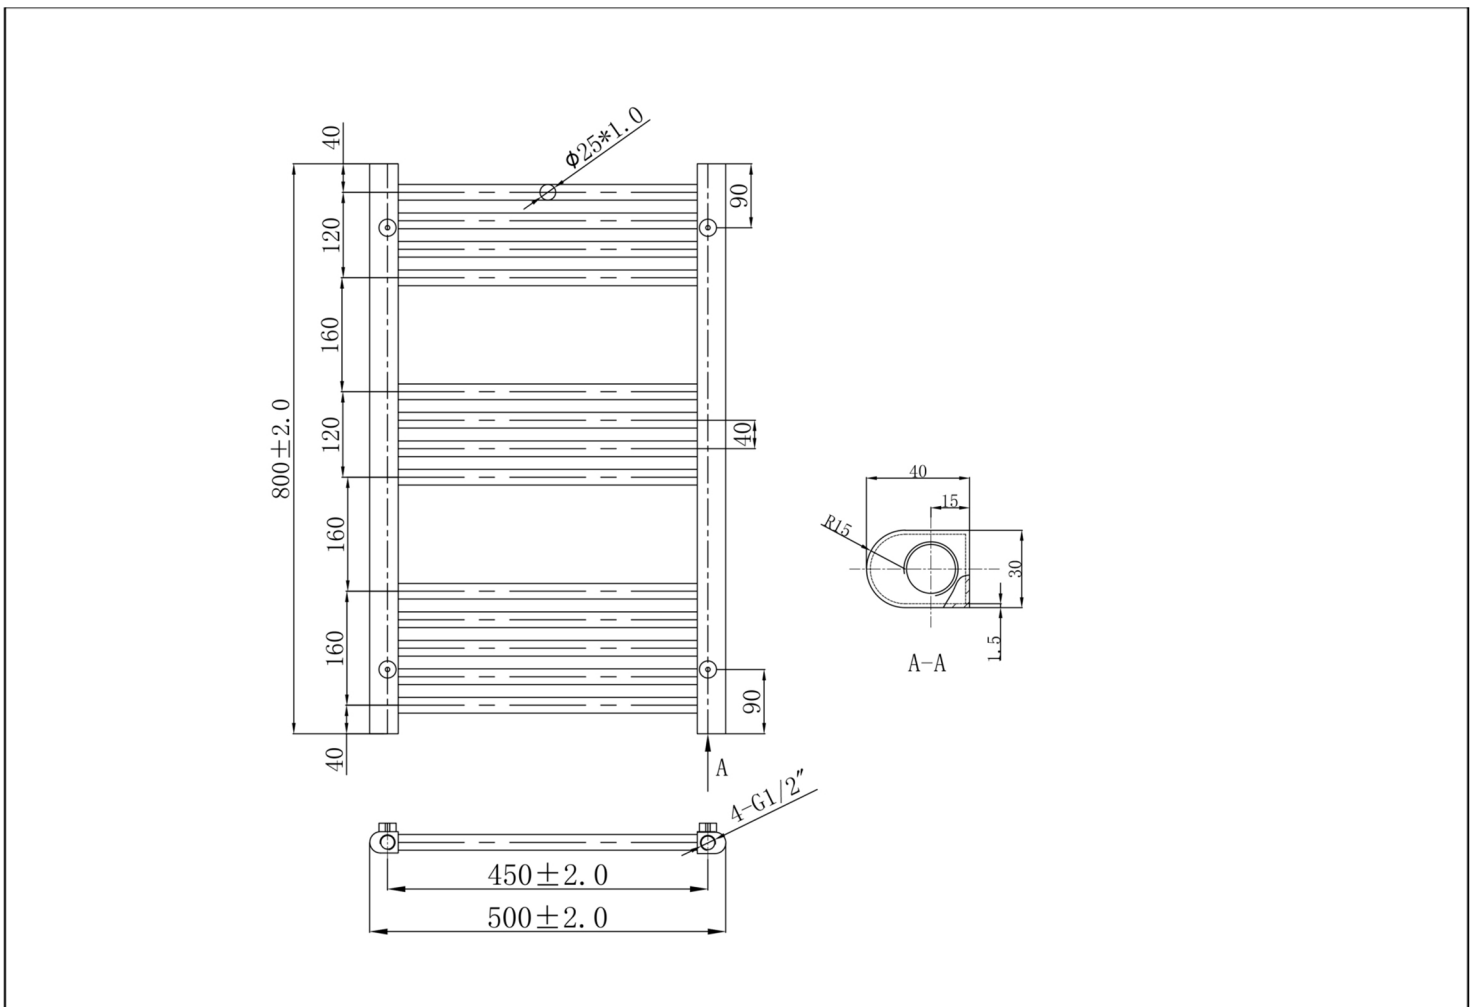

Technical Data Sheet

Product range: VOS

Product code: VOS800BBR

Finishes Available: Brushed Brass

Size	Bars	BTU	Pipe Centre	Projection	Recommended Element	Finish
800 x 500	13	859	450	75	200W	Steel PVD Brushed Brass