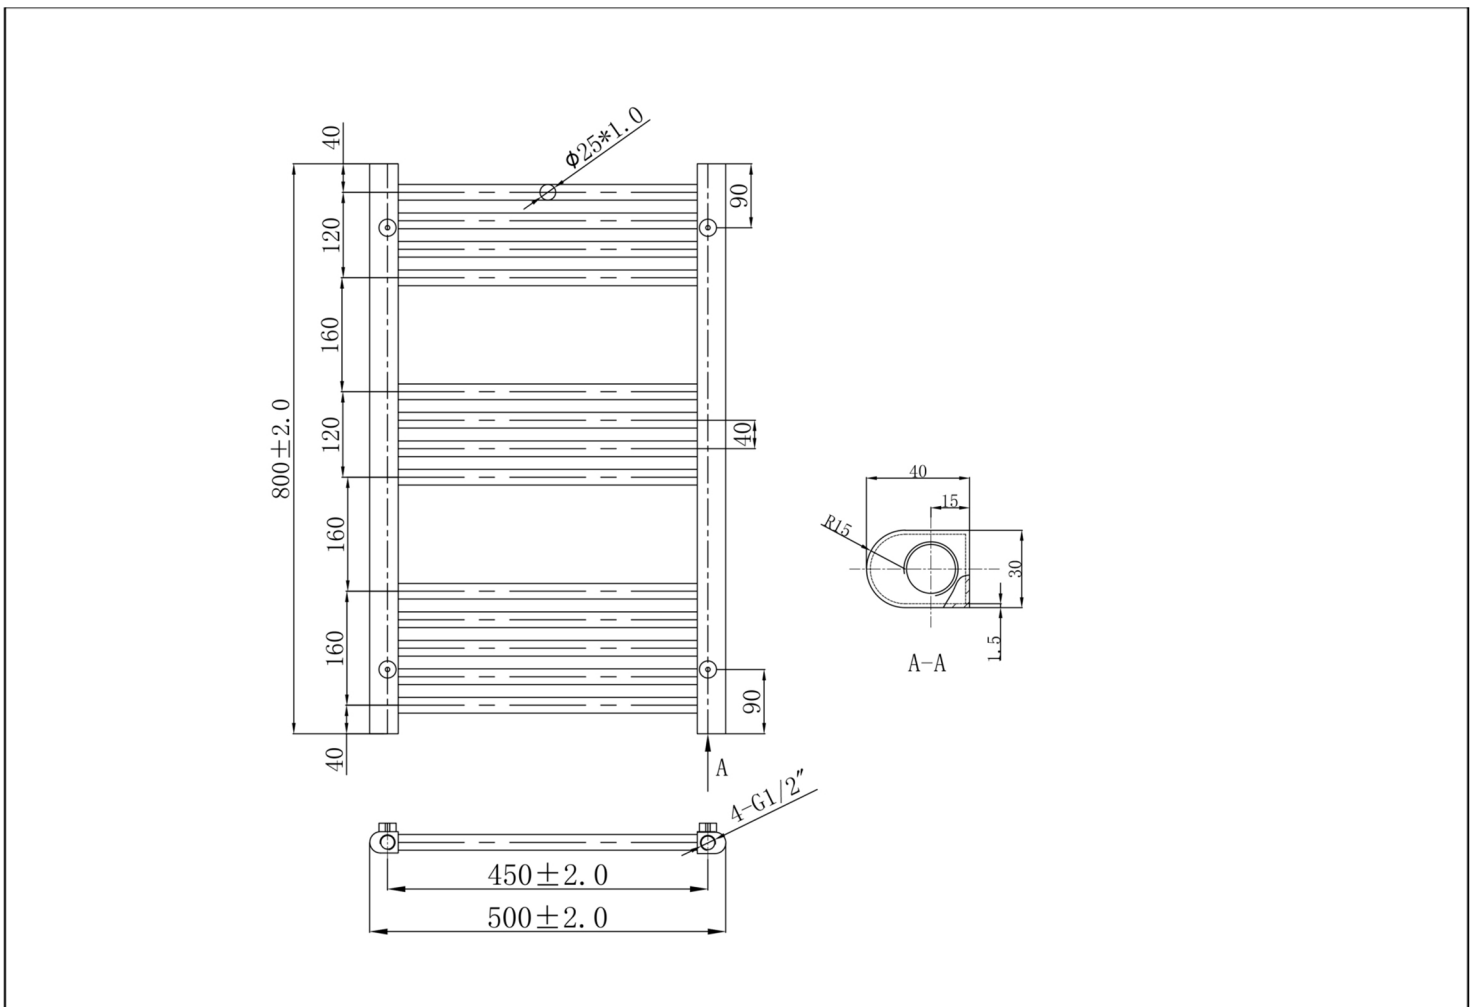

Technical Data Sheet

Product range: VOS

Product code: VOS800BRZ

Finishes Available: Brushed Bronze

Size	Bars	BTU	Pipe Centre	Projection	Recommended Element	Finish
800 x 500	13	859	450	75	200W	Steel PVD Brushed Bronze