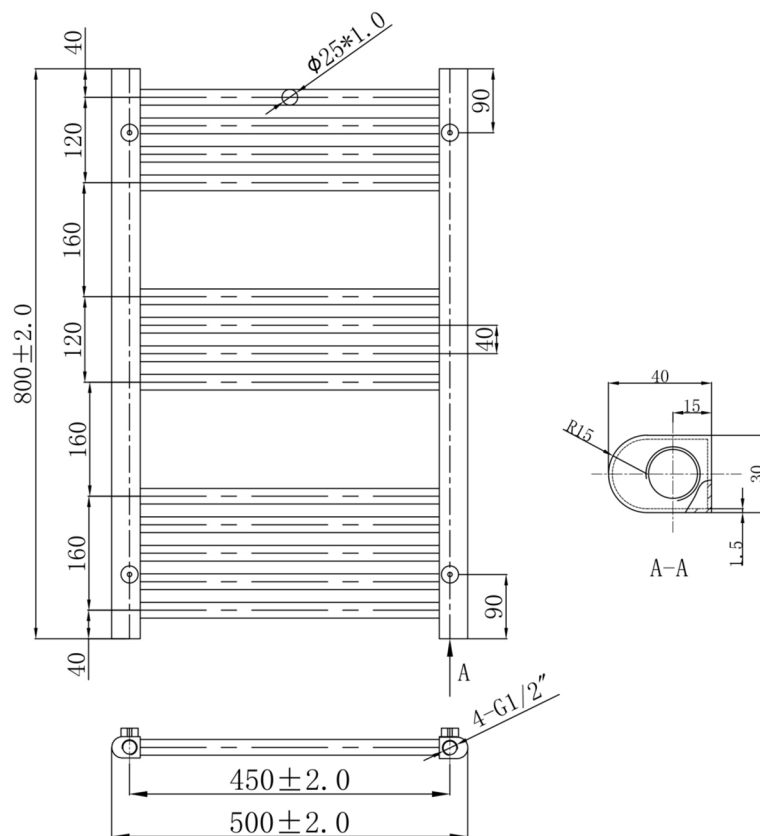

Technical Data Sheet

Product range: VOS

Product code: VOS800C

Finishes Available: Chrome

Size	Bars	BTU	Pipe Centre	Projection	Recommended Element	Finish
800 x 500	13	859	450	75	200W	Steel Chrome